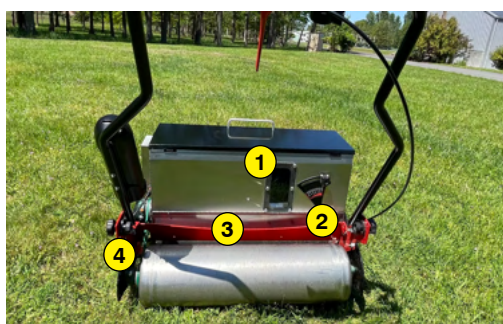

The metal mesh roller, at the front, wafts the soil. Then the seed drill deposits the seeds. Finally the smooth rear roller, ideally compacts the soil to obtain a good germination and avoid the marking of the steps of the user.

Quality of service

A large stock of spare parts is permanently maintained at our factory. Our partners have online tools and quick access to manufacturer information. Maintain the quality and performance of your Rotadairon® by using only original parts.

1. 1 Seed level indicator
2. 2 Seed flow adjustment
3. 3 Seed Depot Calibration Auger
4. 4 Quick adjustment of handlebar height
5. 5 Lithium battery
6. 6 Stainless steel gravity drill
7. 7 Advancement trigger
8. 8 Quick opening / closing system by guillotine, without flow change
9. 9 Option : Extra battery

Machine	e.SEEDCAR
Seeding width	700 mm (27" 1/2)
Autonomy	60 - 90 minutes (≈ 2500 m²)
Lithium battery	36 V / 11.6 Ah Supplied with charger 230 V (E/F plug) Full charging time : 3h30
Total width	840 mm (33")
Front roller type	Metal mesh
Front roller diameter	220 mm (8" 1/2)
Rear roller type	Stainless steel smooth
Rear roller diameter	200 mm (7" 3/4)
Weight	56 Kg (123.4 lb)
Transport dimension w x L x H	860 mm x 850 mm x 1085 mm (33" 7/8 x 33" 1/2 x 42" 3/4)
Seeder	
Type of seed drill	Stainless steel gravity seed drill
Seed rate adjustment	Adjustment dial 0 to 6
Seed rate calibration	Calibration bucket
Seed drill capacity	55 liters (14,5 US gal)
Option	Extra battery

ROTADAIRON
Départementale 92 - Les Hunaudières
72230 Mulsanne - France
Mail : contacts@rotadairon.fr
Phone number : (33) 2 43 422 422

www.rotadairon.fr