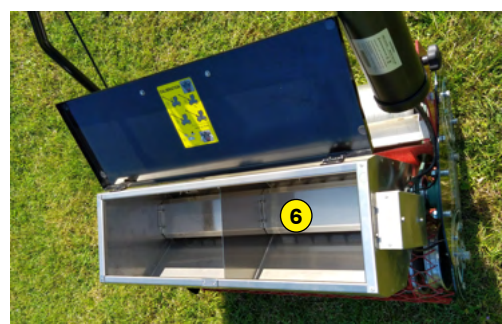

The metal mesh roller, at the front, wafts the soil. Then the seed drill deposits the seeds. Finally the smooth rear roller, ideally compacts the soil to obtain a good germination and avoid the marking of the steps of the user.

Quality of service

A large stock of spare parts is permanently maintained at our factory. Our partners have online tools and quick access to manufacturer information. Maintain the quality and performance of your Rotadairon® by using only original parts.

1. 1 Seed level indicator
2. 2 Seed flow adjustment
3. 3 Seed Depot Calibration Auger
4. 4 Quick adjustment of handlebar height
5. 5 Lithium battery
6. 6 Stainless steel gravity drill
7. 7 Advancement trigger
8. 8 Quick opening / closing system by guillotine, without flow change
9. 9 Option : Extra battery

Machine	e.SEEDCAR
Seeding width	700 mm (27" 1/2)
Autonomy	60 - 90 minutes (≈ 2500 m²)
Lithium battery	36 V / 11.6 Ah Supplied with charger 230 V (E/F plug) Full charging time : 3h30
Total width	840 mm (33")
Front roller type	Metal mesh
Front roller diameter	220 mm (8" 1/2)
Rear roller type	Stainless steel smooth
Rear roller diameter	200 mm (7" 3/4)
Weight	56 Kg (123.4 lb)
Transport dimension w x L x H	860 mm x 850 mm x 1085 mm (33" 7/8 x 33" 1/2 x 42" 3/4)
Seeder	
Type of seed drill	Stainless steel gravity seed drill
Seed rate adjustment	Adjustment dial 0 to 6
Seed rate calibration	Calibration bucket
Seed drill capacity	55 liters (14,5 US gal)
Option	Extra battery

ROTADAIRON
Départementale 92 - Les Hunaudières
72230 Mulsanne - France
Mail : contacts@rotadairon.fr
Phone number : (33) 2 43 422 422

www.rotadairon.fr