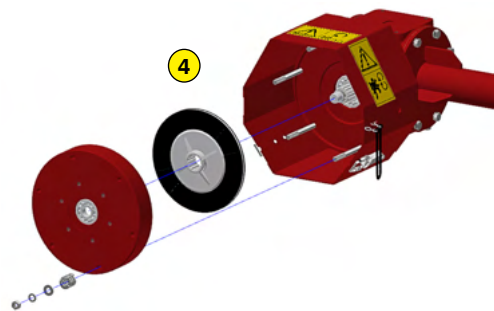

Machine	TR 170
Working width	1770 mm (69" 2/3)
Total width	2100 mm (82" 2/3)
Weight with mesh metal roller	900 Kg (1984 lb)
Tractor : Required power	50 - 95 CV
Tractor : Max track width	1.9 meters (74" 2/3)
Working depth (max)	160 mm (6" 1/4)
Rotor outer diameter	400 mm (15" 3/4)
Depth adjustment	Support on rear roller adjustable by screw jacks
Number of blades	54
Grid finger spacing	35 mm (1" 3/8)
3 point hitch	Categories 1 & 2
PTO speed	540 tr/min
Tractor forward speed	0.8 to 1,5 Km/h (0.5 to 0.9 mph)
Transmission	Angle gearbox + Oil bath chain
Security	Torque limiter with dry friction and flywheel
Transport dimension w x L x H	2100mm x 2100mm x 1200mm (82" 2/3 x 82" 2/3 x 47" 1/4)
Option	Front discs