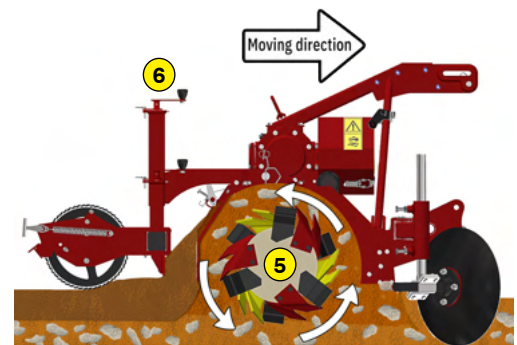

The TERRAGRO can thus work in all types of soil (sand, clay, silt, pebbles) while ensuring an ideal quality of preparation.

Quality of service

A large stock of spare parts is permanently maintained at our factory. Our partners have online tools and quick access to manufacturer information.

Maintain the quality and performance of your Rotadairon® by using only original parts.

1. 1 Oversized rotor
2. 2 Anti-pad blades (Rotadairon® patent)
3. 3 Selection grid fingers
4. 4 Torque limiter with dry friction and flywheel
5. 5 Soil preparation principle
6. 6 Working depth adjustment
7. 7 Forms creation principle
8. 8 Grader blade
9. 9 Option : Front discs

Machine	TR 170
Working width	1770 mm (69" 2/3)
Total width	2100 mm (82" 2/3)
Weight with mesh metal roller	900 Kg (1984 lb)
Tractor : Required power	50 - 95 CV
Tractor : Max track width	1.9 meters (74" 2/3)
Working depth (max)	160 mm (6" 1/4)
Rotor outer diameter	400 mm (15" 3/4)
Depth adjustment	Support on rear roller adjustable by screw jacks
Number of blades	54
Grid finger spacing	35 mm (1" 3/8)
3 point hitch	Categories 1 & 2
PTO speed	540 tr/min
Tractor forward speed	0.8 to 1,5 Km/h (0.5 to 0.9 mph)
Transmission	Angle gearbox + Oil bath chain
Security	Torque limiter with dry friction and flywheel
Transport dimension w x L x H	2100mm x 2100mm x 1200mm (82" 2/3 x 82" 2/3 x 47" 1/4)
Option	Front discs

ROTADAIRON
Départementale 92 - Les Hunaudières
72230 Mulsanne - France
Mail : contacts@rotadairon.fr
Phone number : (33) 2 43 422 422

www.rotadairon.fr