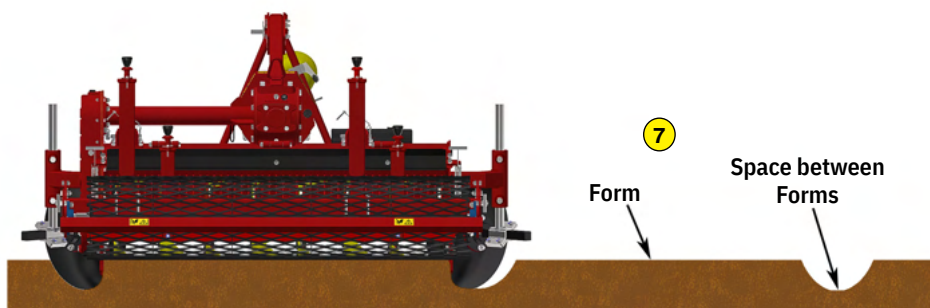

Its oversized rotor with reverse rotation throws stones, plant waste and soil against the selection grid, and, by densimetry, deposits the coarse elements which are then covered with fine soil.

The beds have, in all points, a perfect homogeneity of density which favors a more grouped germination of seeds and a faster recovery of the plants.

Machine	TR 170
Working width	1770 mm (69" 2/3)
Total width	2100 mm (82" 2/3)
Weight with mesh metal roller	900 Kg (1984 lb)
Tractor : Required power	50 - 95 CV
Tractor : Max track width	1.9 meters (74" 2/3)
Working depth (max)	160 mm (6" 1/4)
Rotor outer diameter	400 mm (15" 3/4)
Depth adjustment	Support on rear roller adjustable by screw jacks
Number of blades	54
Grid finger spacing	35 mm (1" 3/8)
3 point hitch	Categories 1 & 2
PTO speed	540 tr/min
Tractor forward speed	0.8 to 1,5 Km/h (0.5 to 0.9 mph)
Transmission	Angle gearbox + Oil bath chain
Security	Torque limiter with dry friction and flywheel
Transport dimension w x L x H	2100mm x 2100mm x 1200mm (82" 2/3 x 82" 2/3 x 47" 1/4)
Option	Front discs