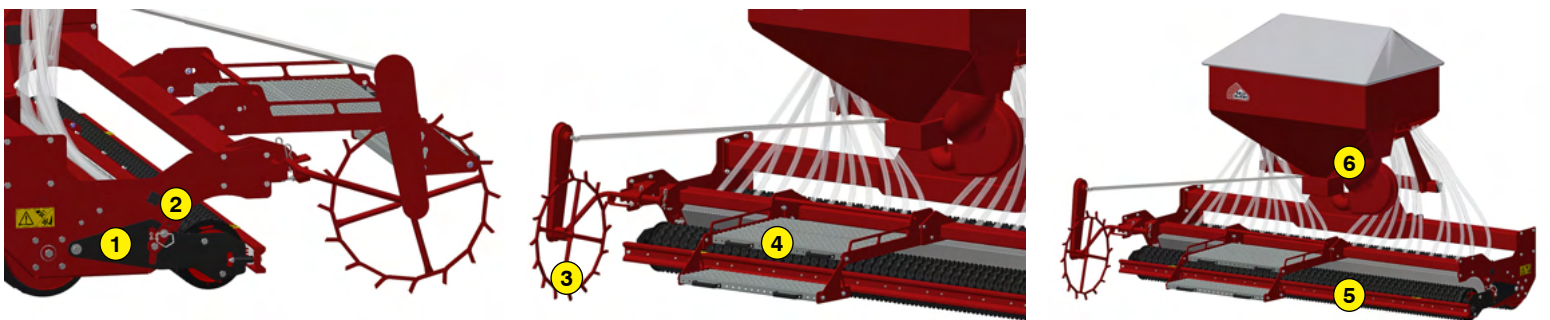

This seeder has been designed to seed most varieties of turf such as pastures, fescues, ryegrass, etc. on large surfaces. It is equipped with a pneumatic seeder and two cast iron rollers, allowing seeding in one pass. It is used on land previously worked with a soil preparation/stone burier.

Quality of service

A large stock of spare parts is permanently maintained at our factory. Our partners have online tools and quick access to manufacturer information. Maintain the quality and performance of your Rotadairon® by using only original parts.

1. 1 Swing rear roller
2. 2 Locking of the oscillation of the rear roller for road travel
3. 3 Drive wheel allowing the deposit of the seed in proportion to the advance
4. 4 Access platform for the tank
5. 5 Front and rear roller scraper
6. 6 Pneumatic seeder

Machine	SMA 305
Seeding width	3310 mm (130''¹/₄)
Total width	3600 mm (141''³/₄)
Weight	1640 Kg (3615.5 lb)
Tractor : Required power	60 - 100 CV
Front roller type	Cast iron serrated disc roller
Front roller diameter	Ø 400 mm (15''³/₄)
Rear roller type	Cast iron serrated disc roller
Rear roller diameter	Ø 295 mm (11''¹/₂)
3 point hitch	Categorie 2
Tractor forward speed	3 to 8 Km/h (1.8 to 5 mph)
Transport dimension w x L x H	3600 mm x 2420 mm x 2340 mm (141''³/₄ x 95''¹/₄ x 92'')
Seeder	
Type of seed drill	Pneumatic seed drill
Seed rate adjustement	Dosing ruler
Seed drill capacity	750 liters (198 US gal)
Option	Available in double rear cast iron rollers

ROTADAIRON
Départementale 92 - Les Hunaudières
72230 Mulsanne - France
Mail : contacts@rotadairon.fr
Phone number : (33) 2 43 422 422

www.rotadairon.fr