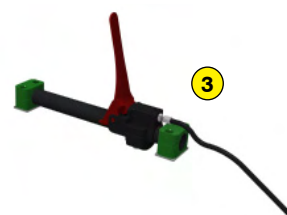

OPTION - GRAVITY GRASS SEEDER

SG 90

Functions of the gravity grass seeder SG 90

Stainless steel Seeder Rotadairon® SG 90 is designed to be paired with the STONY 90 and STH 36 soil preparers. You can bury the stones prepare the soil and sow in one pass, this set allows to spread most of the varieties of grass.

Quality of service

A large stock of spare parts is permanently maintained at our factory. Our partners have online tools and quick access to manufacturer information.

Maintain the quality and performance of your Rotadairon® by using only original parts.

Machine	SG 90
Mounting on machine type	STONY 90 / STH 36
Seeding width	900 mm (35")
Total width	1210 mm (47" 5/8)
Seed rate ajustement	Graduated dial
Seed drill capacity	75 liters (20 US gal)
Weight	35 Kg (77.2 lb)
Transport dimension w x L x H	1210 mm x 620 mm x 420 mm (47" 5/8 x 24" 2/5 x 16" 1/2)

- 1 Graduated dial
- 2 Mixer for decompacting seeds in the seedbox
- 3 Remote control at the cockpit
- 4 Stainless steel seedbox
- 5 Seed level window
- 6 Quick fit on Rotadairon® STONY 90 and STH 36

ROTADAIRON
Départementale 92 - Les Hunaudières
72230 Mulsanne - France
Mail : contacts@rotadairon.fr
Phone number : (33) 2 43 422 422

www.rotadairon.fr