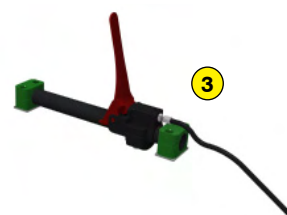

OPTION - GRAVITY GRASS SEEDER

SG 150

Functions of the gravity grass seeder SG 150

Stainless steel Seeder Rotadairon® SG 150 is designed to be paired with the RDL 150 soil preparer. You can bury the stones prepare the soil and sow in one pass, this set allows to spread most of the varieties of grass.

Quality of service

A large stock of spare parts is permanently maintained at our factory. Our partners have online tools and quick access to manufacturer information.

Maintain the quality and performance of your Rotadairon® by using only original parts.

Machine	SG 150
Mounting on machine type	RDL 150
Seeding width	1500 mm (59")
Total width	1750 mm (68" 7/8)
Seed rate ajustement	Graduated dial
Seed drill capacity	120 liters (32 US gal)
Weight	60 Kg (132.2 lb)
Transport dimension w x L x H	1750 mm x 620 mm x 420 mm (68" 7/8 x 24" 2/5 x 16" 1/2)

- 1 Graduated dial
- 2 Mixer for decompacting seeds in the seedbox
- 3 Remote control at the cockpit
- 4 Stainless steel seedbox
- 5 Seed level window
- 6 Quick fit on Rotadairon® RDL 150

ROTADAIRON
Départementale 92 - Les Hunaudières
72230 Mulsanne - France
Mail : contacts@rotadairon.fr
Phone number : (33) 2 43 422 422

www.rotadairon.fr