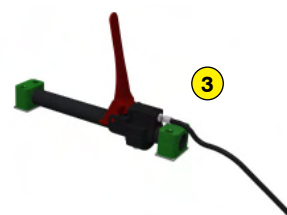

OPTION - GRAVITY GRASS SEEDER

SG 145

Functions of the gravity grass seeder SG 145

Stainless steel Seeder Rotadairon® SG 145 is designed to be paired with the RDH 60, RCH 60 and RD 145 soil preparers. You can bury the stones prepare the soil and sow in one pass, this set allows to spread most of the varieties of grass.

Quality of service

A large stock of spare parts is permanently maintained at our factory. Our partners have online tools and quick access to manufacturer information. Maintain the quality and performance of your Rotadairon® by using only original parts.

Machine	SG 145
Mounting on machine type	RDH 60 / RCH 60 / RD 145
Seeding width	1500 mm (59")
Total width	1750 mm (68" 7/8)
Seed rate ajustement	Graduated dial
Seed drill capacity	120 liters (32 US gal)
Weight	60 Kg (132.2 lb)
Transport dimension w x L x H	1750 mm x 620 mm x 420 mm (68" 7/8 x 24" 2/5 x 16" 1/2)

1. 1 Graduated dial
2. 2 Mixer for decompacting seeds in the seedbox
3. 3 Remote control at the cockpit
4. 4 Stainless steel seedbox
5. 5 Seed level window
6. 6 Quick fit on Rotadairon® RDH 60, RCH 60 and RD 145

ROTADAIRON
Départementale 92 - Les Hunaudières
72230 Mulsanne - France
Mail : contacts@rotadairon.fr
Phone number : (33) 2 43 422 422

www.rotadairon.fr