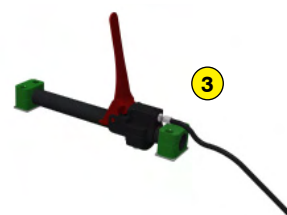

OPTION - GRAVITY GRASS SEEDER

SG 130

Functions of the gravity grass seeder SG 130

Stainless steel Seeder Rotadairon® SG 130 is designed to be paired with the RD 130 and RDH 52 soil preparers. You can bury the stones prepare the soil and sow in one pass, this set allows to spread most of the varieties of grass.

Quality of service

A large stock of spare parts is permanently maintained at our factory. Our partners have online tools and quick access to manufacturer information.

Maintain the quality and performance of your Rotadairon® by using only original parts.

Machine	SG 130
Mounting on machine type	RD 130 / RDH 52
Seeding width	1300 mm (51" 1/5)
Total width	1600 mm (63")
Seed rate adjustment	Graduated dial
Seed drill capacity	110 liters (29 US gal)
Weight	50 Kg (110.3 lb)
Transport dimension w x L x H	1600 mm x 620 mm x 420 mm (73" x 24" 2/5 x 16" 1/2)

- 1 Graduated dial
- 2 Mixer for decompacting seeds in the seedbox
- 3 Remote control at the cockpit
- 4 Stainless steel seedbox
- 5 Seed level window
- 6 Quick fit on Rotadairon® RD 130 and RDH 52

ROTADAIRON
Départementale 92 - Les Hunaudières
72230 Mulsanne - France
Mail : contacts@rotadairon.fr
Phone number : (33) 2 43 422 422

www.rotadairon.fr