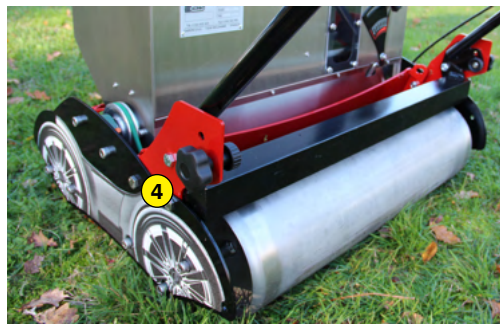

The metal mesh roller, at the front, wafts the soil. Then the seed drill deposits the seeds. Finally the smooth rear roller, ideally compacts the soil to obtain a good germination and avoid the marking of the steps of the user.

Quality of service

A large stock of spare parts is permanently maintained at our factory. Our partners have online tools and quick access to manufacturer information. Maintain the quality and performance of your Rotadairon® by using only original parts.

1. 1 Seed level indicator
2. 2 Seed flow adjustment
3. 3 Seed Depot Calibration Auger
4. 4 Quick adjustment of handlebar height
5. 5 Stainless steel gravity seeder
6. 6 Quick opening / closing system by guillotine, without flow change
7. 7 Option : Seed dibbler
8. 8 Option : Additional mass

Machine	SEEDCAR
Seeding width	700 mm (27" 1/2)
Total width	840 mm (33")
Front roller type	Metal mesh
Front roller diameter	220 mm (8" 1/2)
Rear roller type	Stainless steel smooth
Rear roller diameter	200 mm (7" 3/4)
Weight	51 Kg (112,4 lb)
Transport dimension w x L x H	860 mm x 850 mm x 1085 mm (33" 7/8 x 33" 1/2 x 42" 3/4)
Seeder	
Type of seed drill	Stainless steel gravity seed drill
Seed rate adjustment	Adjustment dial 0 to 6
Seed rate calibration	Calibration bucket
Seed drill capacity	55 liters (14,5 US gal)
Options	- Seed dibbler - Additional mass : 15 or 22 Kg (33 or 48.5 lb)

ROTADAIRON
Départementale 92 - Les Hunaudières
72230 Mulsanne - France
Mail : contacts@rotadairon.fr
Phone number : (33) 2 43 422 422

www.rotadairon.fr