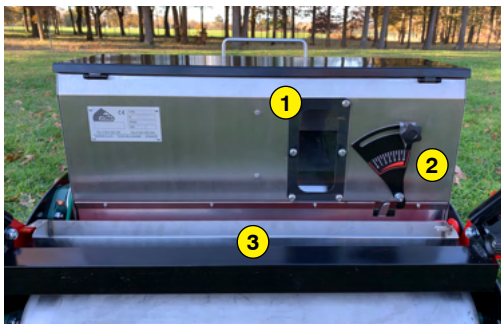

The metal mesh roller, at the front, wafts the soil. Then the seed drill deposits the seeds. Finally the smooth rear roller, ideally compacts the soil to obtain a good germination and avoid the marking of the steps of the user.

Quality of service

A large stock of spare parts is permanently maintained at our factory. Our partners have online tools and quick access to manufacturer information. Maintain the quality and performance of your Rotadairon® by using only original parts.

1. 1 Seed level indicator
2. 2 Seed flow adjustment
3. 3 Seed Depot Calibration Auger
4. 4 Quick adjustment of handlebar height
5. 5 Stainless steel gravity seeder
6. 6 Quick opening / closing system by guillotine, without flow change
7. 7 Option : Seed dibbler
8. 8 Option : Additional mass

Machine	SEEDCAR
Seeding width	700 mm (27" 1/2)
Total width	840 mm (33")
Front roller type	Metal mesh
Front roller diameter	220 mm (8" 1/2)
Rear roller type	Stainless steel smooth
Rear roller diameter	200 mm (7" 3/4)
Weight	51 Kg (112,4 lb)
Transport dimension w x L x H	860 mm x 850 mm x 1085 mm (33" 7/8 x 33" 1/2 x 42" 3/4)
Seeder	
Type of seed drill	Stainless steel gravity seed drill
Seed rate adjustment	Adjustment dial 0 to 6
Seed rate calibration	Calibration bucket
Seed drill capacity	55 liters (14,5 US gal)
Options	- Seed dibbler - Additional mass : 15 or 22 Kg (33 or 48.5 lb)

ROTADAIRON
Départementale 92 - Les Hunaudières
72230 Mulsanne - France
Mail : contacts@rotadairon.fr
Phone number : (33) 2 43 422 422

www.rotadairon.fr