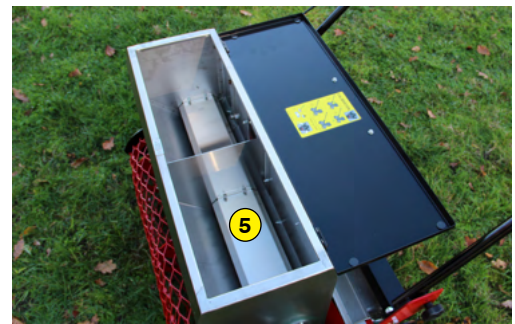

The metal mesh roller, at the front, wafts the soil. Then the seed drill deposits the seeds. Finally the smooth rear roller, ideally compacts the soil to obtain a good germination and avoid the marking of the steps of the user.

Quality of service

A large stock of spare parts is permanently maintained at our factory. Our partners have online tools and quick access to manufacturer information. Maintain the quality and performance of your Rotadairon® by using only original parts.

1. 1 Seed level indicator
2. 2 Seed flow adjustment
3. 3 Seed Depot Calibration Auger
4. 4 Quick adjustment of handlebar height
5. 5 Stainless steel gravity seeder
6. 6 Quick opening / closing system by guillotine, without flow change
7. 7 Option : Seed dibbler
8. 8 Option : Additional mass

Machine	SEEDCAR
Seeding width	700 mm (27" 1/2)
Total width	840 mm (33")
Front roller type	Metal mesh
Front roller diameter	220 mm (8" 1/2)
Rear roller type	Stainless steel smooth
Rear roller diameter	200 mm (7" 3/4)
Weight	51 Kg (112,4 lb)
Transport dimension w x L x H	860 mm x 850 mm x 1085 mm (33" 7/8 x 33" 1/2 x 42" 3/4)
Seeder	
Type of seed drill	Stainless steel gravity seed drill
Seed rate adjustment	Adjustment dial 0 to 6
Seed rate calibration	Calibration bucket
Seed drill capacity	55 liters (14,5 US gal)
Options	- Seed dibbler - Additional mass : 15 or 22 Kg (33 or 48.5 lb)

ROTADAIRON
Départementale 92 - Les Hunaudières
72230 Mulsanne - France
Mail : contacts@rotadairon.fr
Phone number : (33) 2 43 422 422

www.rotadairon.fr