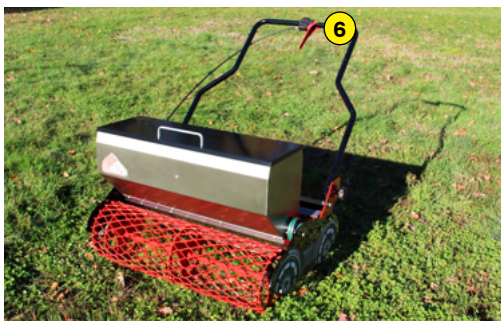

The metal mesh roller, at the front, wafts the soil. Then the seed drill deposits the seeds. Finally the smooth rear roller, ideally compacts the soil to obtain a good germination and avoid the marking of the steps of the user.

Quality of service

A large stock of spare parts is permanently maintained at our factory. Our partners have online tools and quick access to manufacturer information. Maintain the quality and performance of your Rotadairon® by using only original parts.

1. 1 Seed level indicator
2. 2 Seed flow adjustment
3. 3 Seed Depot Calibration Auger
4. 4 Quick adjustment of handlebar height
5. 5 Stainless steel gravity seeder
6. 6 Quick opening / closing system by guillotine, without flow change
7. 7 Option : Seed dibbler
8. 8 Option : Additional mass

Machine	SEEDCAR
Seeding width	700 mm (27" 1/2)
Total width	840 mm (33")
Front roller type	Metal mesh
Front roller diameter	220 mm (8" 1/2)
Rear roller type	Stainless steel smooth
Rear roller diameter	200 mm (7" 3/4)
Weight	51 Kg (112,4 lb)
Transport dimension w x L x H	860 mm x 850 mm x 1085 mm (33" 7/8 x 33" 1/2 x 42" 3/4)
Seeder	
Type of seed drill	Stainless steel gravity seed drill
Seed rate adjustment	Adjustment dial 0 to 6
Seed rate calibration	Calibration bucket
Seed drill capacity	55 liters (14,5 US gal)
Options	- Seed dibbler - Additional mass : 15 or 22 Kg (33 or 48.5 lb)

ROTADAIRON
Départementale 92 - Les Hunaudières
72230 Mulsanne - France
Mail : contacts@rotadairon.fr
Phone number : (33) 2 43 422 422

www.rotadairon.fr