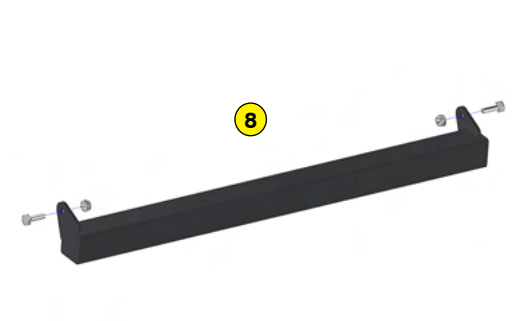

The metal mesh roller, at the front, wafts the soil. Then the seed drill deposits the seeds. Finally the smooth rear roller, ideally compacts the soil to obtain a good germination and avoid the marking of the steps of the user.

Quality of service

A large stock of spare parts is permanently maintained at our factory. Our partners have online tools and quick access to manufacturer information. Maintain the quality and performance of your Rotadairon® by using only original parts.

1. 1 Seed level indicator
2. 2 Seed flow adjustment
3. 3 Seed Depot Calibration Auger
4. 4 Quick adjustment of handlebar height
5. 5 Stainless steel gravity seeder
6. 6 Quick opening / closing system by guillotine, without flow change
7. 7 Option : Seed dibbler
8. 8 Option : Additional mass

Machine	SEEDCAR
Seeding width	700 mm (27" 1/2)
Total width	840 mm (33")
Front roller type	Metal mesh
Front roller diameter	220 mm (8" 1/2)
Rear roller type	Stainless steel smooth
Rear roller diameter	200 mm (7" 3/4)
Weight	51 Kg (112,4 lb)
Transport dimension w x L x H	860 mm x 850 mm x 1085 mm (33" 7/8 x 33" 1/2 x 42" 3/4)
Seeder	
Type of seed drill	Stainless steel gravity seed drill
Seed rate adjustment	Adjustment dial 0 to 6
Seed rate calibration	Calibration bucket
Seed drill capacity	55 liters (14,5 US gal)
Options	- Seed dibbler - Additional mass : 15 or 22 Kg (33 or 48.5 lb)

ROTADAIRON
Départementale 92 - Les Hunaudières
72230 Mulsanne - France
Mail : contacts@rotadairon.fr
Phone number : (33) 2 43 422 422

www.rotadairon.fr