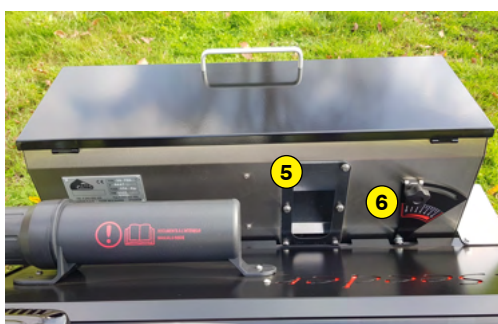

DETHATCHING-
SPIKING

MULCHING

MADE IN FRANCE

SELF-PROPELLED SEEDING MACHINE

SD 700

Functions of the seeder SD 700

The Rotadairon® SD 700 is a self-propelled seeding machine designed for precision seeding, seed burial and field filling.

The Rotadairon® SD 700 can be used to sow the majority of grass varieties such as bluegrass, red fescue, ray grass, etc...

Reliable, handy and efficient, it allows you to sow quickly and effortlessly.

The metal mesh roller, at the front, wafts the soil. Then the seed drill deposits the seeds. Then the rotor claws the soil. Finally the smooth roller at the back compacts the soil ideally to obtain a good germination and avoid the marking of the steps of the user.

Maintain the quality and performance of your Rotadairon® by using only original parts.

- 1 Oil bath filter
- 2 Parking brake lever
- 3 Gearshift
- 4 Hour meter, tachometer
- 5 Seed level indicator
- 6 Seed flow adjustment
- 7 Calibration device
- 8 Pedal for engaging the seed burying rotor
- 9 Seed burying rotor
- 10 Option : Double rear metal mesh roller
- 11 Option : Double rear smooth roller

Machine	SD 700
Seeding width	700 mm (27" 1/2)
Total width	860 mm (33" 3/4)
Front roller type	Metal mesh
Front roller diameter	330 mm (13")
Rear roller type	Smooth
Rear roller diameter	330 mm (13")
Weight	232 Kg (512 lb)
Transport dimension w x L x H	860 mm x 1200 mm x 1310 mm (33" 7/8 x 47" 1/4 x 51" 5/8)
Motorization	
Engine type	Honda thermal gas engine 4.5 HP
Engine air cleaner	Oil bath air cleaner
Transmission	4 forward speeds, 1 reverse
Seeder	
Type of seed drill	Stainless steel gravity seed drill
Seed rate adjustment	Adjustment dial 0 to 6
Seed rate calibration	Calibration bucket
Seed drill capacity	55 liters (14,5 US gal)
Options	- Double rear metal mesh roller - Double rear smooth roller