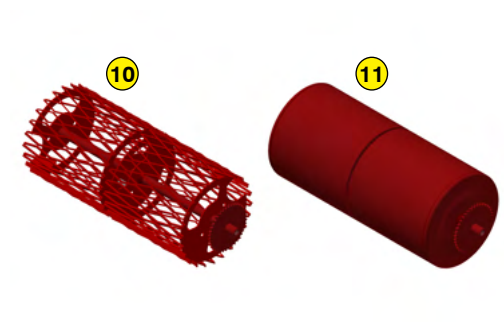

The Rotadairon® SD 700 can be used to sow the majority of grass varieties such as bluegrass, red fescue, ray grass, etc...

Reliable, handy and efficient, it allows you to sow quickly and effortlessly.

The metal mesh roller, at the front, wafts the soil. Then the seed drill deposits the seeds. Then the rotor claws the soil. Finally the smooth roller at the back compacts the soil ideally to obtain a good germination and avoid the marking of the steps of the user.

The Rotadairon® SD 700 is driven by the rear packer roller.

Quality of service

A large stock of spare parts is permanently maintained at our factory. Our partners have online tools and quick access to manufacturer information.

Maintain the quality and performance of your Rotadairon® by using only original parts.

- 1 Oil bath filter
- 2 Parking brake lever
- 3 Gearshift
- 4 Hour meter, tachometer
- 5 Seed level indicator
- 6 Seed flow adjustment
- 7 Calibration device
- 8 Pedal for engaging the seed burying rotor
- 9 Seed burying rotor
- 10 Option : Double rear metal mesh roller
- 11 Option : Double rear smooth roller

Machine	SD 700
Seeding width	700 mm (27" 1/2)
Total width	860 mm (33" 3/4)
Front roller type	Metal mesh
Front roller diameter	330 mm (13")
Rear roller type	Smooth
Rear roller diameter	330 mm (13")
Weight	232 Kg (512 lb)
Transport dimension w x L x H	860 mm x 1200 mm x 1310 mm (33" 7/8 x 47" 1/4 x 51" 5/8)
Motorization	
Engine type	Honda thermal gas engine 4.5 HP
Engine air cleaner	Oil bath air cleaner
Transmission	4 forward speeds, 1 reverse
Seeder	
Type of seed drill	Stainless steel gravity seed drill
Seed rate adjustment	Adjustment dial 0 to 6
Seed rate calibration	Calibration bucket
Seed drill capacity	55 liters (14,5 US gal)
Options	- Double rear metal mesh roller - Double rear smooth roller