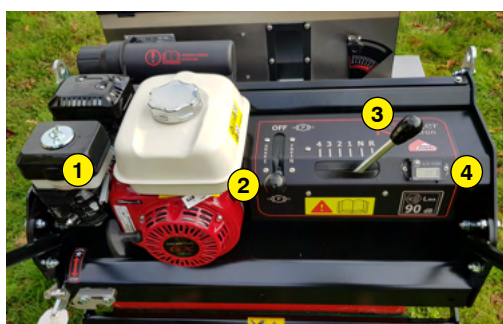

The Rotadairon® SD 700 can be used to sow the majority of grass varieties such as bluegrass, red fescue, ray grass, etc...

Reliable, handy and efficient, it allows you to sow quickly and effortlessly.

The metal mesh roller, at the front, wafts the soil. Then the seed drill deposits the seeds. Then the rotor claws the soil. Finally the smooth roller at the back compacts the soil ideally to obtain a good germination and avoid the marking of the steps of the user.

Maintain the quality and performance of your Rotadairon® by using only original parts.

- 1 Oil bath filter
- 2 Parking brake lever
- 3 Gearshift
- 4 Hour meter, tachometer
- 5 Seed level indicator
- 6 Seed flow adjustment
- 7 Calibration device
- 8 Pedal for engaging the seed burying rotor
- 9 Seed burying rotor
- 10 Option : Double rear metal mesh roller
- 11 Option : Double rear smooth roller

Machine	SD 700
Seeding width	700 mm (27" 1/2)
Total width	860 mm (33" 3/4)
Front roller type	Metal mesh
Front roller diameter	330 mm (13")
Rear roller type	Smooth
Rear roller diameter	330 mm (13")
Weight	232 Kg (512 lb)
Transport dimension w x L x H	860 mm x 1200 mm x 1310 mm (33" 7/8 x 47" 1/4 x 51" 5/8)
Motorization	
Engine type	Honda thermal gas engine 4.5 HP
Engine air cleaner	Oil bath air cleaner
Transmission	4 forward speeds, 1 reverse
Seeder	
Type of seed drill	Stainless steel gravity seed drill
Seed rate adjustment	Adjustment dial 0 to 6
Seed rate calibration	Calibration bucket
Seed drill capacity	55 liters (14,5 US gal)
Options	- Double rear metal mesh roller - Double rear smooth roller