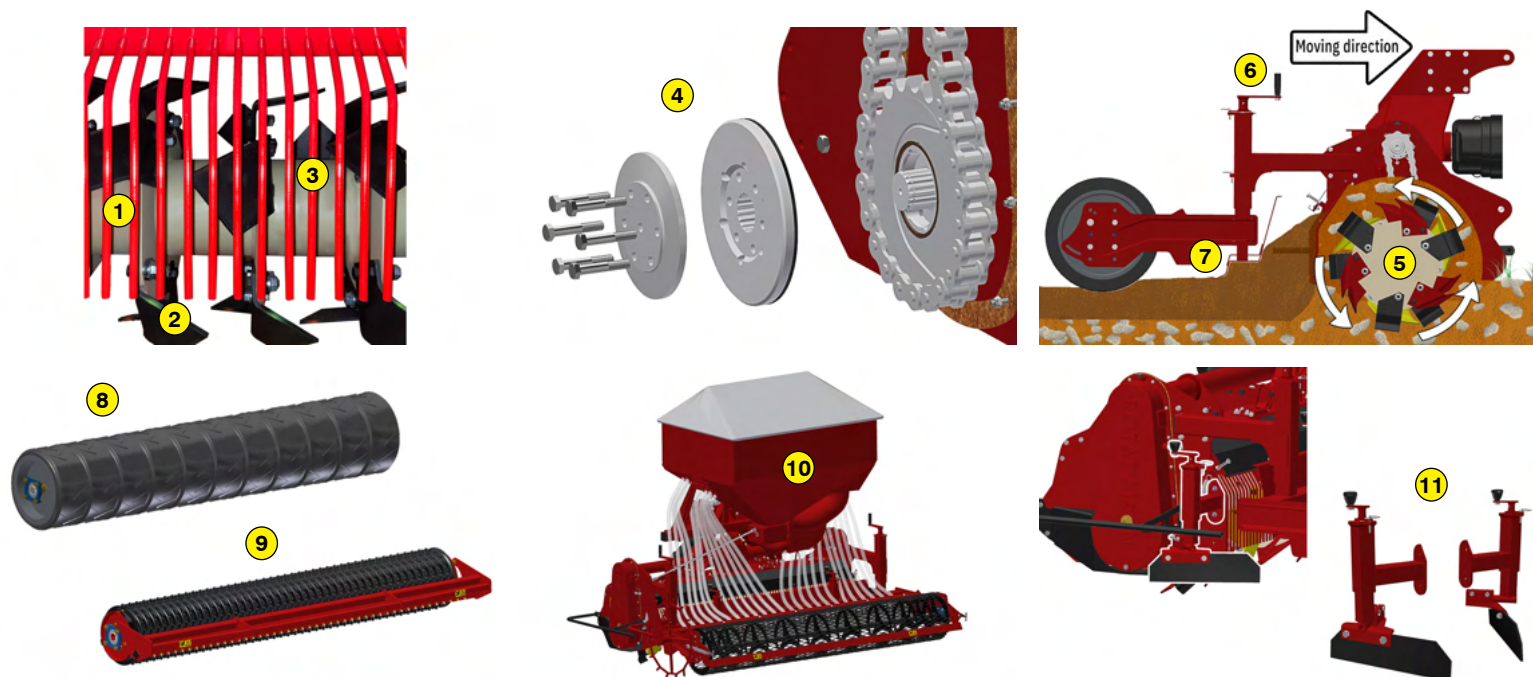

ROTADAIRON®

RX 3000

STONE BURIER FOR TRACTOR

WEEDING

RAKING

SOIL
PREPARATION

SEEDING

OVERSEEDING

DETHATCHING-
SPIKING

MULCHING

MADE IN FRANCE

STONE BURIER FOR TRACTOR

RX 300

Functions of the stone burier RX 300

This soil preparer and stone burier allows the building or renovation of green spaces by preparing the seed bed before seeding. The machine is multi-purpose, it allows tilling, burying (stones, rubbish, herbs, etc.), levelling, mixing and rolling the surface. The use is done live or on a ground previously decompacted in depth.

- 1 Oversized rotor
- 2 Anti-pad blades (Rotadairon® patent)
- 3 Selection grid fingers
- 4 Torque limiter in oil bath at each end of the rotor
- 5 Soil preparation principle
- 6 Working depth adjustment
- 7 Grader blade
- 8 Option : Tire roller
- 9 Option : Cast iron grooved disc roller + Scraper
- 10 Option : Pneumatic seeder (SMA 300)
- 11 Option : Anti-groove system (ARS)

Machine	RX 300
Working width	3050 mm (120")
Total width	3870 mm (152" 1/4)
Weight with mesh metal roller	2192 Kg (4832.5 lb)
Tractor : Required power	110 - 160 CV
Tractor : Max track width	3 meters (118" 1/10)
Working depth (max)	220 mm (8" 1/2)
Rotor outer diameter	630 mm (24" 3/4)
Depth adjustment	Support on rear roller adjustable by screw jacks
Number of blades	90
Grid finger spacing	20 mm (4/5")
3 point hitch	Categories 2 & 3
PTO speed	1000 tr/min
Tractor forward speed	0.8 to 1,5 Km/h (0.5 to 0.9 mph)
Transmission	Angle gearbox + Oil bath chains
Machine drive type	Dual drive
Security	Torque limiter in oil bath at each end of the rotor
Transport dimension w x L x H	3870 mm x 2220 mm x 1290 mm (152" 1/4 x 87" 1/2 x 50" 3/4)
Weight with cast iron notched disc roller	2588 Kg (5705.5 lb)
Weight with tire roller	2431 Kg (5359.4 lb)
Options	- Tire roller - Cast iron grooved disc roller + Scraper - Pneumatic seeder : SMA 300 - Anti-groove system (ARS)