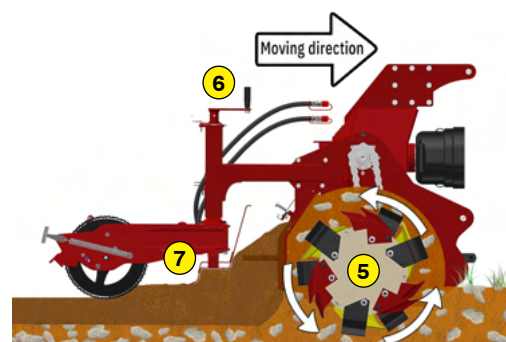

DETHATCHING-
SPIKING

MULCHING

MADE IN FRANCE

STONE BURIER FOR TRACTOR

RX200

Functions of the stone burier RX 200

This soil preparer and stone burier allows the building or renovation of green spaces by preparing the seed bed before seeding. The machine is multi-purpose, it allows tilling, burying (stones, rubbish, herbs, etc.), levelling, mixing and rolling the surface. The use is done live or on a ground previously decompacted in depth.

- 1 Oversized rotor
- 2 Anti-pad blades (Rotadairon® patent)
- 3 Selection grid fingers
- 4 Oil bath torque limiter at rotor end
- 5 Soil preparation principle
- 6 Working depth adjustment
- 7 Grader blade
- 8 Rear mesh roller side adjustment device by cylinder
- 9 Option : Stainless Steel Splice Dispenser Seeder

Machine	RX 200
Working width	2042 mm (80" 1/2)
Total width	2470 mm (97" 1/4)
Weight with mesh metal roller	1622 Kg (3575.8 lb)
Tractor : Required power	80 - 100 CV
Tractor : Max track width	2 meters (78" 3/4)
Working depth (max)	200 mm (8")
Rotor outer diameter	630 mm (24" 3/4)
Depth adjustment	Support on rear roller adjustable by screw jacks
Number of blades	60
Grid finger spacing	20 mm (4/5")
3 point hitch	Categorie 2
PTO speed	1000 tr/min
Tractor forward speed	0.8 to 1,5 Km/h (0.5 to 0.9 mph)
Transmission	Angle gearbox + Oil bath chain
Machine drive type	Single drive
Security	Oil bath torque limiter at the end of the rotor
Transport dimension w x L x H	2470 mm x 2120 mm x 1340 mm (97" 1/4 x 83" 1/2 x 52" 3/4)
Option	Stainless Steel Splice Dispenser Seeder : SMC 200