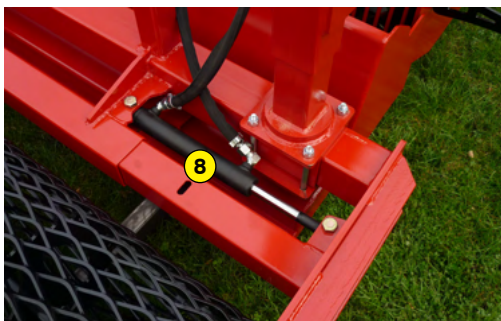

DETHATCHING-
SPIKING

MULCHING

MADE IN FRANCE

STONE BURIER FOR TRACTOR

RX200

Functions of the stone burier RX 200

This soil preparer and stone burier allows the building or renovation of green spaces by preparing the seed bed before seeding. The machine is multi-purpose, it allows tilling, burying (stones, rubbish, herbs, etc.), levelling, mixing and rolling the surface. The use is done live or on a ground previously decompacted in depth.

- 1 Oversized rotor
- 2 Anti-pad blades (Rotadairon® patent)
- 3 Selection grid fingers
- 4 Oil bath torque limiter at rotor end
- 5 Soil preparation principle
- 6 Working depth adjustment
- 7 Grader blade
- 8 Rear mesh roller side adjustment device by cylinder
- 9 Option : Stainless Steel Splice Dispenser Seeder

Machine	RX 200
Working width	2042 mm (80" 1/2)
Total width	2470 mm (97" 1/4)
Weight with mesh metal roller	1622 Kg (3575.8 lb)
Tractor : Required power	80 - 100 CV
Tractor : Max track width	2 meters (78" 3/4)
Working depth (max)	200 mm (8")
Rotor outer diameter	630 mm (24" 3/4)
Depth adjustment	Support on rear roller adjustable by screw jacks
Number of blades	60
Grid finger spacing	20 mm (4/5")
3 point hitch	Categorie 2
PTO speed	1000 tr/min
Tractor forward speed	0.8 to 1,5 Km/h (0.5 to 0.9 mph)
Transmission	Angle gearbox + Oil bath chain
Machine drive type	Single drive
Security	Oil bath torque limiter at the end of the rotor
Transport dimension w x L x H	2470 mm x 2120 mm x 1340 mm (97" 1/4 x 83" 1/2 x 52" 3/4)
Option	Stainless Steel Splice Dispenser Seeder : SMC 200