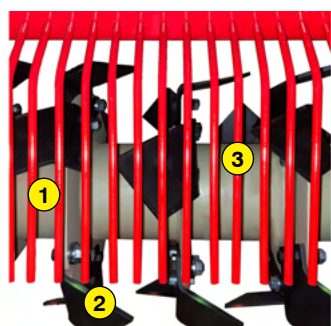

DETHATCHING-
SPIKING

MULCHING

MADE IN FRANCE

STONE BURIER FOR TRACTOR

RX200

Functions of the stone burier RX 200

This soil preparer and stone burier allows the building or renovation of green spaces by preparing the seed bed before seeding. The machine is multi-purpose, it allows tilling, burying (stones, rubbish, herbs, etc.), levelling, mixing and rolling the surface. The use is done live or on a ground previously decompacted in depth.

- 1 Oversized rotor
- 2 Anti-pad blades (Rotadairon® patent)
- 3 Selection grid fingers
- 4 Oil bath torque limiter at rotor end
- 5 Soil preparation principle
- 6 Working depth adjustment
- 7 Grader blade
- 8 Rear mesh roller side adjustment device by cylinder
- 9 Option : Stainless Steel Splice Dispenser Seeder

Machine	RX 200
Working width	2042 mm (80" 1/2)
Total width	2470 mm (97" 1/4)
Weight with mesh metal roller	1622 Kg (3575.8 lb)
Tractor : Required power	80 - 100 CV
Tractor : Max track width	2 meters (78" 3/4)
Working depth (max)	200 mm (8")
Rotor outer diameter	630 mm (24" 3/4)
Depth adjustment	Support on rear roller adjustable by screw jacks
Number of blades	60
Grid finger spacing	20 mm (4/5")
3 point hitch	Categorie 2
PTO speed	1000 tr/min
Tractor forward speed	0.8 to 1,5 Km/h (0.5 to 0.9 mph)
Transmission	Angle gearbox + Oil bath chain
Machine drive type	Single drive
Security	Oil bath torque limiter at the end of the rotor
Transport dimension w x L x H	2470 mm x 2120 mm x 1340 mm (97" 1/4 x 83" 1/2 x 52" 3/4)
Option	Stainless Steel Splice Dispenser Seeder : SMC 200