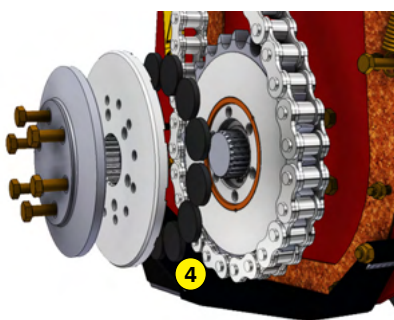

DETHATCHING-
SPIKING

MULCHING

MADE IN FRANCE

STONE BURIER FOR TRACTOR

RX200

Functions of the stone burier RX 200

This soil preparer and stone burier allows the building or renovation of green spaces by preparing the seed bed before seeding. The machine is multi-purpose, it allows tilling, burying (stones, rubbish, herbs, etc.), levelling, mixing and rolling the surface. The use is done live or on a ground previously decompacted in depth.

- 1 Oversized rotor
- 2 Anti-pad blades (Rotadairon® patent)
- 3 Selection grid fingers
- 4 Oil bath torque limiter at rotor end
- 5 Soil preparation principle
- 6 Working depth adjustment
- 7 Grader blade
- 8 Rear mesh roller side adjustment device by cylinder
- 9 Option : Stainless Steel Splice Dispenser Seeder

Machine	RX 200
Working width	2042 mm (80" 1/2)
Total width	2470 mm (97" 1/4)
Weight with mesh metal roller	1622 Kg (3575.8 lb)
Tractor : Required power	80 - 100 CV
Tractor : Max track width	2 meters (78" 3/4)
Working depth (max)	200 mm (8")
Rotor outer diameter	630 mm (24" 3/4)
Depth adjustment	Support on rear roller adjustable by screw jacks
Number of blades	60
Grid finger spacing	20 mm (4/5")
3 point hitch	Categorie 2
PTO speed	1000 tr/min
Tractor forward speed	0.8 to 1,5 Km/h (0.5 to 0.9 mph)
Transmission	Angle gearbox + Oil bath chain
Machine drive type	Single drive
Security	Oil bath torque limiter at the end of the rotor
Transport dimension w x L x H	2470 mm x 2120 mm x 1340 mm (97" 1/4 x 83" 1/2 x 52" 3/4)
Option	Stainless Steel Splice Dispenser Seeder : SMC 200