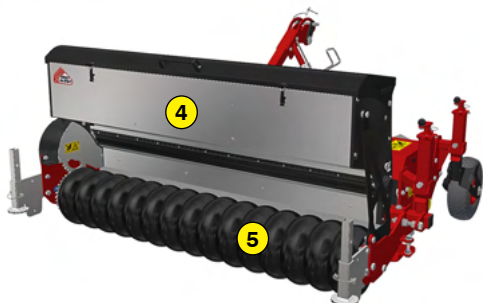

Quality of service

A large stock of spare parts is permanently maintained at our factory. Our partners have online tools and quick access to manufacturer information. Maintain the quality and performance of your Rotadairon® by using only original parts.

Machine	RG 140
Working width	1400 mm (55" 1/8)
Total width	1790 mm (70" 1/2)
Weight	485 Kg (1069.2 lb)
Tractor : Required power	18 - 25 CV
Working depth (max)	0 to 60 mm (0" to 2" 1/4)
Interval between sowing	48 mm (1" 7/8)
Rotor outer diameter	400 mm (15" 3/4)
Number of knives	90
Depth adjustment	Screw jack system
3 point hitch	Categories 1 & 2
PTO speed	540 tr/min
Tractor forward speed	0,8 to 1,5 Km/h (0.5 to 0.9 mph)
Transmission	Angle gearbox + Oil bath chain
Transport dimension w x L x H	1790 mm x 1430 mm x 930 mm (70" 1/2 x 56" 1/4 x 36" 1/2)
Seeder	
Type of seed drill	Stainless steel seed drill by spline distributor
Seed rate adjustment	Adjustment clock 0 to 12 o'clock
Seed drill capacity	130 liters (34 US gal)

1. **1** Floating 3rd point hitch for better ground following
2. **2** Clean cut by the knives
3. **3** Precise dosing of seed quantities with the spline seed drill
4. **4** Stainless steel seed drill with spline dispenser
5. **5** Special tire roller

ROTADAIRON
Départementale 92 - Les Hunaudières
72230 Mulsanne - France
Mail : contacts@rotadairon.fr
Phone number : (33) 2 43 422 422

www.rotadairon.fr