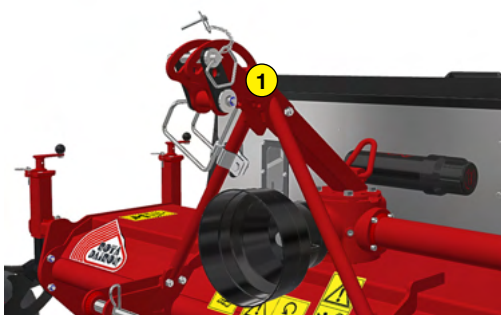

Quality of service

A large stock of spare parts is permanently maintained at our factory. Our partners have online tools and quick access to manufacturer information. Maintain the quality and performance of your Rotadairon® by using only original parts.

Machine	RG 140
Working width	1400 mm (55" 1/8)
Total width	1790 mm (70" 1/2)
Weight	485 Kg (1069.2 lb)
Tractor : Required power	18 - 25 CV
Working depth (max)	0 to 60 mm (0" to 2" 1/4)
Interval between sowing	48 mm (1" 7/8)
Rotor outer diameter	400 mm (15" 3/4)
Number of knives	90
Depth adjustment	Screw jack system
3 point hitch	Categories 1 & 2
PTO speed	540 tr/min
Tractor forward speed	0,8 to 1,5 Km/h (0.5 to 0.9 mph)
Transmission	Angle gearbox + Oil bath chain
Transport dimension w x L x H	1790 mm x 1430 mm x 930 mm (70" 1/2 x 56" 1/4 x 36" 1/2)
Seeder	
Type of seed drill	Stainless steel seed drill by spline distributor
Seed rate adjustment	Adjustment clock 0 to 12 o'clock
Seed drill capacity	130 liters (34 US gal)

1. **1** Floating 3rd point hitch for better ground following
2. **2** Clean cut by the knives
3. **3** Precise dosing of seed quantities with the spline seed drill
4. **4** Stainless steel seed drill with spline dispenser
5. **5** Special tire roller

ROTADAIRON
Départementale 92 - Les Hunaudières
72230 Mulsanne - France
Mail : contacts@rotadairon.fr
Phone number : (33) 2 43 422 422

www.rotadairon.fr