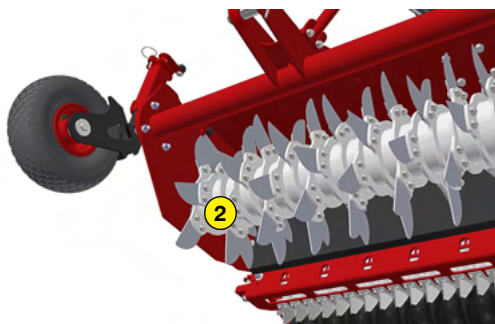

Quality of service

A large stock of spare parts is permanently maintained at our factory. Our partners have online tools and quick access to manufacturer information. Maintain the quality and performance of your Rotadairon® by using only original parts.

Machine	RG 140
Working width	1400 mm (55" 1/8)
Total width	1790 mm (70" 1/2)
Weight	485 Kg (1069.2 lb)
Tractor : Required power	18 - 25 CV
Working depth (max)	0 to 60 mm (0" to 2" 1/4)
Interval between sowing	48 mm (1" 7/8)
Rotor outer diameter	400 mm (15" 3/4)
Number of knives	90
Depth adjustment	Screw jack system
3 point hitch	Categories 1 & 2
PTO speed	540 tr/min
Tractor forward speed	0,8 to 1,5 Km/h (0.5 to 0.9 mph)
Transmission	Angle gearbox + Oil bath chain
Transport dimension w x L x H	1790 mm x 1430 mm x 930 mm (70" 1/2 x 56" 1/4 x 36" 1/2)
Seeder	
Type of seed drill	Stainless steel seed drill by spline distributor
Seed rate adjustment	Adjustment clock 0 to 12 o'clock
Seed drill capacity	130 liters (34 US gal)

1. **1** Floating 3rd point hitch for better ground following
2. **2** Clean cut by the knives
3. **3** Precise dosing of seed quantities with the spline seed drill
4. **4** Stainless steel seed drill with spline dispenser
5. **5** Special tire roller

ROTADAIRON
Départementale 92 - Les Hunaudières
72230 Mulsanne - France
Mail : contacts@rotadairon.fr
Phone number : (33) 2 43 422 422

www.rotadairon.fr