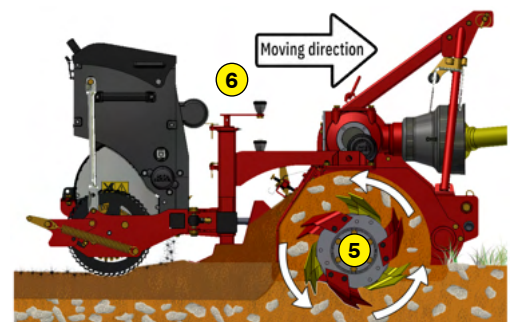

DETHATCHING-
SPIKING

MULCHING

MADE IN FRANCE

STONE BURIER FOR MICRO-TRACTOR

RD 145

Functions of the stone burier RD 145

This soil preparer and stone burier is designed for micro-tractors. It allows the building or renovation of green spaces by preparing the seed bed before seeding. The machine is multi-purpose, it allows tilling, burying (stones, rubbish, herbs, etc.), levelling, mixing and rolling the surface. The use is done live or on a ground previously decompacted in depth and cleared of large stones.

Machine	RD 145
Working width	1500 mm (59")
Total width	2005 mm (79")
Weight with mesh metal roller	515 Kg (1135.3 lb)
Tractor : Required power	30 - 50 CV
Tractor : Max track width	1,54 meters (60" 5/8)
Working depth (max)	140 mm (5" 1/2)
Rotor outer diameter	400 mm (15" 3/4)
Depth adjustment	Support on rear roller adjustable by screw jacks
Number of blades	48
Grid finger spacing	20 mm (4/5")
3 point hitch	Categories 1 & 2
PTO speed	540 tr/min
Tractor forward speed	0.8 to 1,5 Km/h (0.5 to 0.9 mph)
Transmission	Angle gearbox + Oil bath chain
Security	Oil bath torque limiter at the end of the rotor
Transport dimension w x L x H	1920 mm x 1570 mm x 1065 mm (75" 1/2 x 61" 3/4 x 42")
Weight with cast iron notched disc roller	615 Kg (1355.8 lb)
Options	<ul style="list-style-type: none"> - Rear mesh roller side adjustment device by cylinder - Cast-iron notched discs roller frame - Gravity grass seeder : SG 145 - Spiral roller