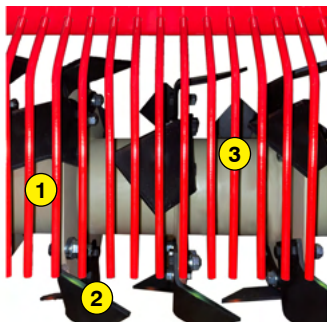

DETHATCHING-
SPIKING

MULCHING

MADE IN FRANCE

STONE BURIER FOR MICRO-TRACTOR

RD 145

Functions of the stone burier RD 145

This soil preparer and stone burier is designed for micro-tractors. It allows the building or renovation of green spaces by preparing the seed bed before seeding. The machine is multi-purpose, it allows tilling, burying (stones, rubbish, herbs, etc.), levelling, mixing and rolling the surface. The use is done live or on a ground previously decompacted in depth and cleared of large stones.

- 1 Oversized rotor
- 2 Anti-pad blades (Rotadairon® patent)
- 3 Selection grid fingers
- 4 Oil bath torque limiter at rotor end
- 5 Soil preparation principle
- 6 Working depth adjustment
- 7 Grader blade
- 8 Option : Rear mesh roller side adjustment device by cylinder
- 9 Option : Cast iron roller disc chassis
- 10 Option : Stainless Steel Gravity grass seeder

Machine	RD 145
Working width	1500 mm (59")
Total width	2005 mm (79")
Weight with mesh metal roller	515 Kg (1135.3 lb)
Tractor : Required power	30 - 50 CV
Tractor : Max track width	1,54 meters (60" 5/8)
Working depth (max)	140 mm (5" 1/2)
Rotor outer diameter	400 mm (15" 3/4)
Depth adjustment	Support on rear roller adjustable by screw jacks
Number of blades	48
Grid finger spacing	20 mm (4/5")
3 point hitch	Categories 1 & 2
PTO speed	540 tr/min
Tractor forward speed	0.8 to 1,5 Km/h (0.5 to 0.9 mph)
Transmission	Angle gearbox + Oil bath chain
Security	Oil bath torque limiter at the end of the rotor
Transport dimension w x L x H	1920 mm x 1570 mm x 1065 mm (75" 1/2 x 61" 3/4 x 42")
Weight with cast iron notched disc roller	615 Kg (1355.8 lb)
Options	<ul style="list-style-type: none"> - Rear mesh roller side adjustment device by cylinder - Cast-iron notched discs roller frame - Gravity grass seeder : SG 145 - Spiral roller