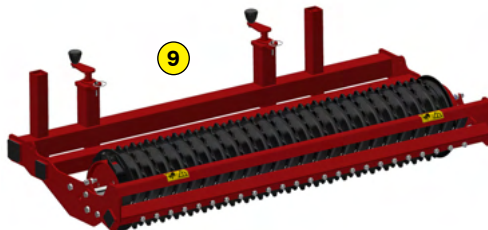

ROTADAIRON®

RD 145

STONE BURIER FOR MICRO-TRACTOR

WEEDING

RAKING

SOIL
PREPARATION

SEEDING

OVERSEEDING

DETHATCHING-
SPIKING

MULCHING

MADE IN FRANCE

STONE BURIER FOR MICRO-TRACTOR

RD 145

Functions of the stone burier RD 145

This soil preparer and stone burier is designed for micro-tractors. It allows the building or renovation of green spaces by preparing the seed bed before seeding. The machine is multi-purpose, it allows tilling, burying (stones, rubbish, herbs, etc.), levelling, mixing and rolling the surface. The use is done live or on a ground previously decompacted in depth and cleared of large stones.

- 1 Oversized rotor
- 2 Anti-pad blades (Rotadairon® patent)
- 3 Selection grid fingers
- 4 Oil bath torque limiter at rotor end
- 5 Soil preparation principle
- 6 Working depth adjustment
- 7 Grader blade
- 8 Option : Rear mesh roller side adjustment device by cylinder
- 9 Option : Cast iron roller disc chassis
- 10 Option : Stainless Steel Gravity grass seeder

Machine	RD 145
Working width	1500 mm (59")
Total width	2005 mm (79")
Weight with mesh metal roller	515 Kg (1135.3 lb)
Tractor : Required power	30 - 50 CV
Tractor : Max track width	1,54 meters (60" 5/8)
Working depth (max)	140 mm (5" 1/2)
Rotor outer diameter	400 mm (15" 3/4)
Depth adjustment	Support on rear roller adjustable by screw jacks
Number of blades	48
Grid finger spacing	20 mm (4/5")
3 point hitch	Categories 1 & 2
PTO speed	540 tr/min
Tractor forward speed	0.8 to 1,5 Km/h (0.5 to 0.9 mph)
Transmission	Angle gearbox + Oil bath chain
Security	Oil bath torque limiter at the end of the rotor
Transport dimension w x L x H	1920 mm x 1570 mm x 1065 mm (75" 1/2 x 61" 3/4 x 42")
Weight with cast iron notched disc roller	615 Kg (1355.8 lb)
Options	<ul style="list-style-type: none"> - Rear mesh roller side adjustment device by cylinder - Cast-iron notched discs roller frame - Gravity grass seeder : SG 145 - Spiral roller