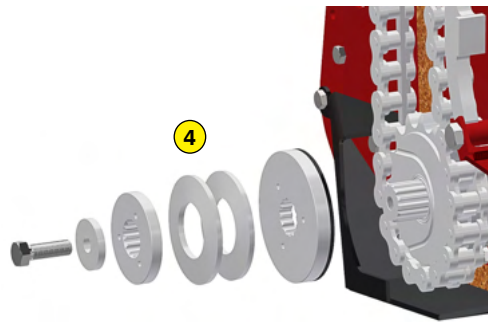

DETHATCHING-
SPIKING

MULCHING

MADE IN FRANCE

STONE BURIER FOR MICRO-TRACTOR

RD 145

Functions of the stone burier RD 145

This soil preparer and stone burier is designed for micro-tractors. It allows the building or renovation of green spaces by preparing the seed bed before seeding. The machine is multi-purpose, it allows tilling, burying (stones, rubbish, herbs, etc.), levelling, mixing and rolling the surface. The use is done live or on a ground previously decompacted in depth and cleared of large stones.

Machine	RD 145
Working width	1500 mm (59")
Total width	2005 mm (79")
Weight with mesh metal roller	515 Kg (1135.3 lb)
Tractor : Required power	30 - 50 CV
Tractor : Max track width	1,54 meters (60" 5/8)
Working depth (max)	140 mm (5" 1/2)
Rotor outer diameter	400 mm (15" 3/4)
Depth adjustment	Support on rear roller adjustable by screw jacks
Number of blades	48
Grid finger spacing	20 mm (4/5")
3 point hitch	Categories 1 & 2
PTO speed	540 tr/min
Tractor forward speed	0.8 to 1,5 Km/h (0.5 to 0.9 mph)
Transmission	Angle gearbox + Oil bath chain
Security	Oil bath torque limiter at the end of the rotor
Transport dimension w x L x H	1920 mm x 1570 mm x 1065 mm (75" 1/2 x 61" 3/4 x 42")
Weight with cast iron notched disc roller	615 Kg (1355.8 lb)
Options	<ul style="list-style-type: none"> - Rear mesh roller side adjustment device by cylinder - Cast-iron notched discs roller frame - Gravity grass seeder : SG 145 - Spiral roller