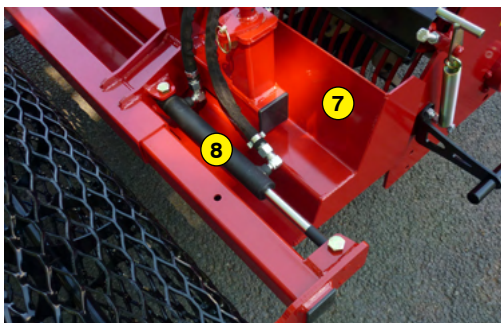

Machine	RD 145
Working width	1500 mm (59")
Total width	2005 mm (79")
Weight with mesh metal roller	515 Kg (1135.3 lb)
Tractor : Required power	30 - 50 CV
Tractor : Max track width	1,54 meters (60" 5/8)
Working depth (max)	140 mm (5" 1/2)
Rotor outer diameter	400 mm (15" 3/4)
Depth adjustment	Support on rear roller adjustable by screw jacks
Number of blades	48
Grid finger spacing	20 mm (4/5")
3 point hitch	Categories 1 & 2
PTO speed	540 tr/min
Tractor forward speed	0.8 to 1,5 Km/h (0.5 to 0.9 mph)
Transmission	Angle gearbox + Oil bath chain
Security	Oil bath torque limiter at the end of the rotor
Transport dimension w x L x H	1920 mm x 1570 mm x 1065 mm (75" 1/2 x 61" 3/4 x 42")
Weight with cast iron notched disc roller	615 Kg (1355.8 lb)
Options	<ul style="list-style-type: none"> - Rear mesh roller side adjustment device by cylinder - Cast-iron notched discs roller frame - Gravity grass seeder : SG 145 - Spiral roller