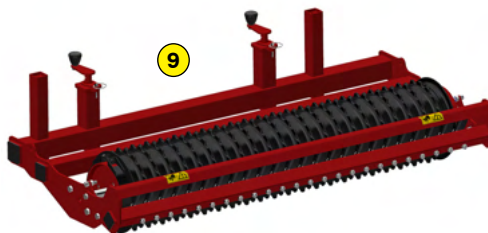

ROTADAIRON®

RD 130

STONE BURIER FOR MICRO-TRACTOR

WEEDING

RAKING

SOIL
PREPARATION

SEEDING

OVERSEEDING

DETHATCHING-
SPIKING

MULCHING

MADE IN FRANCE

STONE BURIER FOR MICRO-TRACTOR

RD 130

Functions of the stone burier RD 130

This soil preparer and stone burier is designed for micro-tractors. It allows the building or renovation of green spaces by preparing the seed bed before seeding. The machine is multi-purpose, it allows tilling, burying (stones, rubbish, herbs, etc.), levelling, mixing and rolling the surface. The use is done live or on a ground previously decompacted in depth and cleared of large stones.

- 1 Oversized rotor
- 2 Anti-pad blades (Rotadairon® patent)
- 3 Selection grid fingers
- 4 Oil bath torque limiter at rotor end
- 5 Soil preparation principle
- 6 Working depth adjustment
- 7 Grader blade
- 8 Option : Rear mesh roller side adjustment device by cylinder
- 9 Option : Cast-iron notched discs roller frame
- 10 Option : Stainless Steel Gravity grass seeder

Machine	RD 130
Working width	1338 mm (52" 3/4)
Total width	1840 mm (72" 1/2)
Weight with mesh metal roller	450 Kg (992 lb)
Tractor : required power	25 - 45 CV
Tractor : max track width	1,62 meters (63" 3/4)
Working depth (max)	140 mm (5" 1/2)
Rotor outer diameter	400 mm (15" 3/4)
Depth adjustment	Support on rear roller adjustable by screw jacks
Number of blades	42
Grid finger spacing	20 mm (4/5")
3 point hitch	Categories 1 & 2
PTO speed	540 tr/min
Tractor forward speed	0.8 to 1,5 Km/h (0.5 to 0.9 mph)
Transmission	Angle gearbox + Oil bath chain
Security	Oil bath torque limiter at the end of the rotor
Transport dimension w x L x H	1760 mm x 1570 mm x 995 mm (69" 1/4 x 61" 3/4 x 39" 1/4)
Weight with cast iron notched disc roller	525 Kg (1157.4 lb)
Options	- Rear mesh roller side adjustment device by cylinder - Cast-iron notched discs roller frame - Gravity grass seeder : SG 130 - Spiral roller