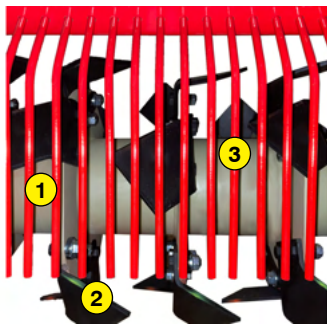

DETHATCHING-
SPIKING

MULCHING

MADE IN FRANCE

STONE BURIER FOR MICRO-TRACTOR

RD 130

Functions of the stone burier RD 130

This soil preparer and stone burier is designed for micro-tractors. It allows the building or renovation of green spaces by preparing the seed bed before seeding. The machine is multi-purpose, it allows tilling, burying (stones, rubbish, herbs, etc.), levelling, mixing and rolling the surface. The use is done live or on a ground previously decompacted in depth and cleared of large stones.

- 1 Oversized rotor
- 2 Anti-pad blades (Rotadairon® patent)
- 3 Selection grid fingers
- 4 Oil bath torque limiter at rotor end
- 5 Soil preparation principle
- 6 Working depth adjustment
- 7 Grader blade
- 8 Option : Rear mesh roller side adjustment device by cylinder
- 9 Option : Cast-iron notched discs roller frame
- 10 Option : Stainless Steel Gravity grass seeder

Machine	RD 130
Working width	1338 mm (52" 3/4)
Total width	1840 mm (72" 1/2)
Weight with mesh metal roller	450 Kg (992 lb)
Tractor : required power	25 - 45 CV
Tractor : max track width	1,62 meters (63" 3/4)
Working depth (max)	140 mm (5" 1/2)
Rotor outer diameter	400 mm (15" 3/4)
Depth adjustment	Support on rear roller adjustable by screw jacks
Number of blades	42
Grid finger spacing	20 mm (4/5")
3 point hitch	Categories 1 & 2
PTO speed	540 tr/min
Tractor forward speed	0.8 to 1,5 Km/h (0.5 to 0.9 mph)
Transmission	Angle gearbox + Oil bath chain
Security	Oil bath torque limiter at the end of the rotor
Transport dimension w x L x H	1760 mm x 1570 mm x 995 mm (69" 1/4 x 61" 3/4 x 39" 1/4)
Weight with cast iron notched disc roller	525 Kg (1157.4 lb)
Options	- Rear mesh roller side adjustment device by cylinder - Cast-iron notched discs roller frame - Gravity grass seeder : SG 130 - Spiral roller