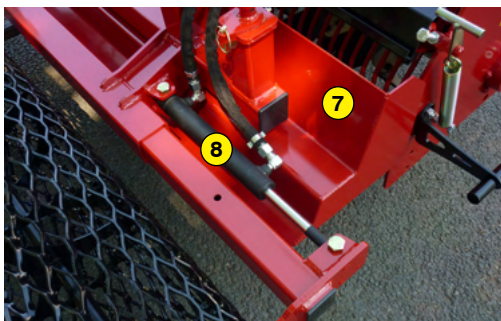

DETHATCHING-
SPIKING

MULCHING

MADE IN FRANCE

STONE BURIER FOR MICRO-TRACTOR

RD 130

Functions of the stone burier RD 130

This soil preparer and stone burier is designed for micro-tractors. It allows the building or renovation of green spaces by preparing the seed bed before seeding. The machine is multi-purpose, it allows tilling, burying (stones, rubbish, herbs, etc.), levelling, mixing and rolling the surface. The use is done live or on a ground previously decompacted in depth and cleared of large stones.

Machine	RD 130
Working width	1338 mm (52" 3/4)
Total width	1840 mm (72" 1/2)
Weight with mesh metal roller	450 Kg (992 lb)
Tractor : required power	25 - 45 CV
Tractor : max track width	1,62 meters (63" 3/4)
Working depth (max)	140 mm (5" 1/2)
Rotor outer diameter	400 mm (15" 3/4)
Depth adjustment	Support on rear roller adjustable by screw jacks
Number of blades	42
Grid finger spacing	20 mm (4/5")
3 point hitch	Categories 1 & 2
PTO speed	540 tr/min
Tractor forward speed	0.8 to 1,5 Km/h (0.5 to 0.9 mph)
Transmission	Angle gearbox + Oil bath chain
Security	Oil bath torque limiter at the end of the rotor
Transport dimension w x L x H	1760 mm x 1570 mm x 995 mm (69" 1/4 x 61" 3/4 x 39" 1/4)
Weight with cast iron notched disc roller	525 Kg (1157.4 lb)
Options	- Rear mesh roller side adjustment device by cylinder - Cast-iron notched discs roller frame - Gravity grass seeder : SG 130 - Spiral roller