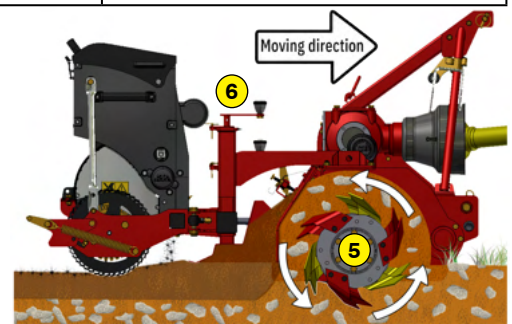

ROTADAIRON®

RD 130

STONE BURIER FOR MICRO-TRACTOR

WEEDING

RAKING

SOIL
PREPARATION

SEEDING

OVERSEEDING

DETHATCHING-
SPIKING

MULCHING

MADE IN FRANCE

STONE BURIER FOR MICRO-TRACTOR

RD 130

Functions of the stone burier RD 130

This soil preparer and stone burier is designed for micro-tractors. It allows the building or renovation of green spaces by preparing the seed bed before seeding. The machine is multi-purpose, it allows tilling, burying (stones, rubbish, herbs, etc.), levelling, mixing and rolling the surface. The use is done live or on a ground previously decompacted in depth and cleared of large stones.

Machine	RD 130
Working width	1338 mm (52" 3/4)
Total width	1840 mm (72" 1/2)
Weight with mesh metal roller	450 Kg (992 lb)
Tractor : required power	25 - 45 CV
Tractor : max track width	1,62 meters (63" 3/4)
Working depth (max)	140 mm (5" 1/2)
Rotor outer diameter	400 mm (15" 3/4)
Depth adjustment	Support on rear roller adjustable by screw jacks
Number of blades	42
Grid finger spacing	20 mm (4/5")
3 point hitch	Categories 1 & 2
PTO speed	540 tr/min
Tractor forward speed	0.8 to 1,5 Km/h (0.5 to 0.9 mph)
Transmission	Angle gearbox + Oil bath chain
Security	Oil bath torque limiter at the end of the rotor
Transport dimension w x L x H	1760 mm x 1570 mm x 995 mm (69" 1/4 x 61" 3/4 x 39" 1/4)
Weight with cast iron notched disc roller	525 Kg (1157.4 lb)
Options	- Rear mesh roller side adjustment device by cylinder - Cast-iron notched discs roller frame - Gravity grass seeder : SG 130 - Spiral roller