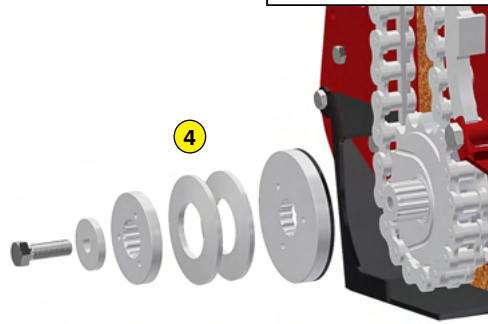

DETHATCHING-
SPIKING

MULCHING

MADE IN FRANCE

STONE BURIER FOR MICRO-TRACTOR

RD 130

Functions of the stone burier RD 130

This soil preparer and stone burier is designed for micro-tractors. It allows the building or renovation of green spaces by preparing the seed bed before seeding. The machine is multi-purpose, it allows tilling, burying (stones, rubbish, herbs, etc.), levelling, mixing and rolling the surface. The use is done live or on a ground previously decompacted in depth and cleared of large stones.

Machine	RD 130
Working width	1338 mm (52" 3/4)
Total width	1840 mm (72" 1/2)
Weight with mesh metal roller	450 Kg (992 lb)
Tractor : required power	25 - 45 CV
Tractor : max track width	1,62 meters (63" 3/4)
Working depth (max)	140 mm (5" 1/2)
Rotor outer diameter	400 mm (15" 3/4)
Depth adjustment	Support on rear roller adjustable by screw jacks
Number of blades	42
Grid finger spacing	20 mm (4/5")
3 point hitch	Categories 1 & 2
PTO speed	540 tr/min
Tractor forward speed	0.8 to 1,5 Km/h (0.5 to 0.9 mph)
Transmission	Angle gearbox + Oil bath chain
Security	Oil bath torque limiter at the end of the rotor
Transport dimension w x L x H	1760 mm x 1570 mm x 995 mm (69" 1/4 x 61" 3/4 x 39" 1/4)
Weight with cast iron notched disc roller	525 Kg (1157.4 lb)
Options	- Rear mesh roller side adjustment device by cylinder - Cast-iron notched discs roller frame - Gravity grass seeder : SG 130 - Spiral roller