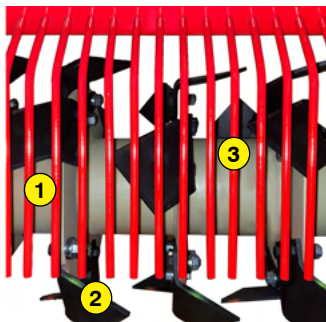

DETHATCHING-
SPIKING

MULCHING

MADE IN FRANCE

STONE BURIER FOR MICRO-TRACTOR

RD 100

Functions of the stone burier RD 100

This soil preparer and stone burier is designed for micro-tractors. It allows the building or renovation of green spaces by preparing the seed bed before seeding. The machine is multi-purpose, it allows tilling, burying (stones, rubbish, herbs, etc.), levelling, mixing and rolling the surface. The use is done live or on a ground previously decompacted in depth and cleared of large stones.

- 1 Oversized rotor
- 2 Anti-pad blades (Rotadairon® patent)
- 3 Selection grid fingers
- 4 Oil bath torque limiter at rotor end
- 5 Soil preparation principle
- 6 Working depth adjustment
- 7 Grader blade
- 8 Option : Rear mesh roller side adjustment device by cylinder
- 9 Option : Stainless Steel Gravity grass seeder

Machine	RD 100
Working width	1100 mm (43" 1/4)
Total width	1610 mm (63" 1/2)
Weight with mesh metal roller	405 Kg (892.8 lb)
Tractor : Required power	22 - 35 CV
Tractor : Max track width	1,34 meters (52" 3/4)
Working depth (max)	140 mm (5" 1/2)
Rotor outer diameter	400 mm (15" 3/4)
Depth adjustment	Support on rear roller adjustable by screw jacks
Number of blades	36
Grid finger spacing	20 mm (4/5")
3 point hitch	Categories 1 & 2
PTO speed	540 tr/min
Tractor forward speed	0.8 to 1,5 Km/h (0.5 to 0.9 mph)
Transmission	Angle gearbox + Oil bath chain
Security	Oil bath torque limiter at the end of the rotor
Transport dimension w x L x H	1520 mm x 1570 mm x 995 mm (59" 3/4 x 61" 3/4 x 39" 1/4)
Options	- Rear mesh roller side adjustment device by cylinder - Gravity grass seeder : SG 100 - Spiral roller