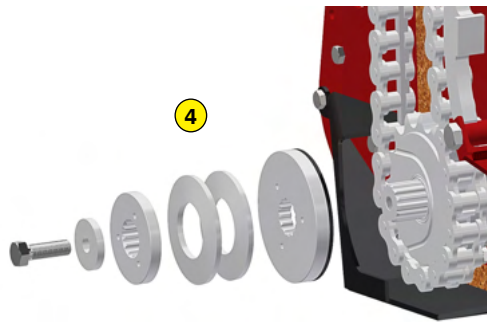

DETHATCHING-
SPIKING

MULCHING

MADE IN FRANCE

STONE BURIER FOR MICRO-TRACTOR

RD 100

Functions of the stone burier RD 100

This soil preparer and stone burier is designed for micro-tractors. It allows the building or renovation of green spaces by preparing the seed bed before seeding. The machine is multi-purpose, it allows tilling, burying (stones, rubbish, herbs, etc.), levelling, mixing and rolling the surface. The use is done live or on a ground previously decompacted in depth and cleared of large stones.

- 1 Oversized rotor
- 2 Anti-pad blades (Rotadairon® patent)
- 3 Selection grid fingers
- 4 Oil bath torque limiter at rotor end
- 5 Soil preparation principle
- 6 Working depth adjustment
- 7 Grader blade
- 8 Option : Rear mesh roller side adjustment device by cylinder
- 9 Option : Stainless Steel Gravity grass seeder

Machine	RD 100
Working width	1100 mm (43" 1/4)
Total width	1610 mm (63" 1/2)
Weight with mesh metal roller	405 Kg (892.8 lb)
Tractor : Required power	22 - 35 CV
Tractor : Max track width	1,34 meters (52" 3/4)
Working depth (max)	140 mm (5" 1/2)
Rotor outer diameter	400 mm (15" 3/4)
Depth adjustment	Support on rear roller adjustable by screw jacks
Number of blades	36
Grid finger spacing	20 mm (4/5")
3 point hitch	Categories 1 & 2
PTO speed	540 tr/min
Tractor forward speed	0.8 to 1,5 Km/h (0.5 to 0.9 mph)
Transmission	Angle gearbox + Oil bath chain
Security	Oil bath torque limiter at the end of the rotor
Transport dimension w x L x H	1520 mm x 1570 mm x 995 mm (59" 3/4 x 61" 3/4 x 39" 1/4)
Options	- Rear mesh roller side adjustment device by cylinder - Gravity grass seeder : SG 100 - Spiral roller