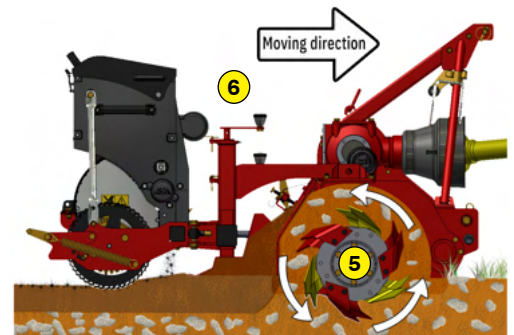

ROTADAIRON®

RD 1000

STONE BURIER FOR MICRO-TRACTOR

WEEDING

RAKING

SOIL
PREPARATION

SEEDING

OVERSEEDING

DETHATCHING-
SPIKING

MULCHING

MADE IN FRANCE

STONE BURIER FOR MICRO-TRACTOR

RD 100

Functions of the stone burier RD 100

This soil preparer and stone burier is designed for micro-tractors. It allows the building or renovation of green spaces by preparing the seed bed before seeding. The machine is multi-purpose, it allows tilling, burying (stones, rubbish, herbs, etc.), levelling, mixing and rolling the surface. The use is done live or on a ground previously decompacted in depth and cleared of large stones.

- 1 Oversized rotor
- 2 Anti-pad blades (Rotadairon® patent)
- 3 Selection grid fingers
- 4 Oil bath torque limiter at rotor end
- 5 Soil preparation principle
- 6 Working depth adjustment
- 7 Grader blade
- 8 Option : Rear mesh roller side adjustment device by cylinder
- 9 Option : Stainless Steel Gravity grass seeder

Machine	RD 100
Working width	1100 mm (43" 1/4)
Total width	1610 mm (63" 1/2)
Weight with mesh metal roller	405 Kg (892.8 lb)
Tractor : Required power	22 - 35 CV
Tractor : Max track width	1,34 meters (52" 3/4)
Working depth (max)	140 mm (5" 1/2)
Rotor outer diameter	400 mm (15" 3/4)
Depth adjustment	Support on rear roller adjustable by screw jacks
Number of blades	36
Grid finger spacing	20 mm (4/5")
3 point hitch	Categories 1 & 2
PTO speed	540 tr/min
Tractor forward speed	0.8 to 1,5 Km/h (0.5 to 0.9 mph)
Transmission	Angle gearbox + Oil bath chain
Security	Oil bath torque limiter at the end of the rotor
Transport dimension w x L x H	1520 mm x 1570 mm x 995 mm (59" 3/4 x 61" 3/4 x 39" 1/4)
Options	- Rear mesh roller side adjustment device by cylinder - Gravity grass seeder : SG 100 - Spiral roller