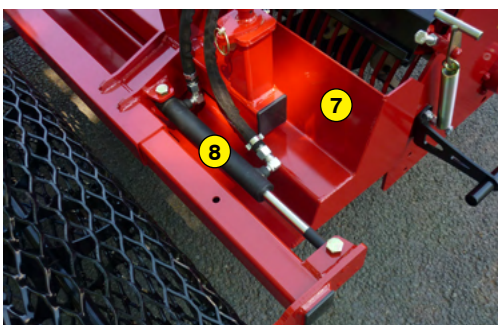

Machine	RD 100
Working width	1100 mm (43" 1/4)
Total width	1610 mm (63" 1/2)
Weight with mesh metal roller	405 Kg (892.8 lb)
Tractor : Required power	22 - 35 CV
Tractor : Max track width	1,34 meters (52" 3/4)
Working depth (max)	140 mm (5" 1/2)
Rotor outer diameter	400 mm (15" 3/4)
Depth adjustment	Support on rear roller adjustable by screw jacks
Number of blades	36
Grid finger spacing	20 mm (4/5")
3 point hitch	Categories 1 & 2
PTO speed	540 tr/min
Tractor forward speed	0.8 to 1,5 Km/h (0.5 to 0.9 mph)
Transmission	Angle gearbox + Oil bath chain
Security	Oil bath torque limiter at the end of the rotor
Transport dimension w x L x H	1520 mm x 1570 mm x 995 mm (59" 3/4 x 61" 3/4 x 39" 1/4)
Options	- Rear mesh roller side adjustment device by cylinder - Gravity grass seeder : SG 100 - Spiral roller