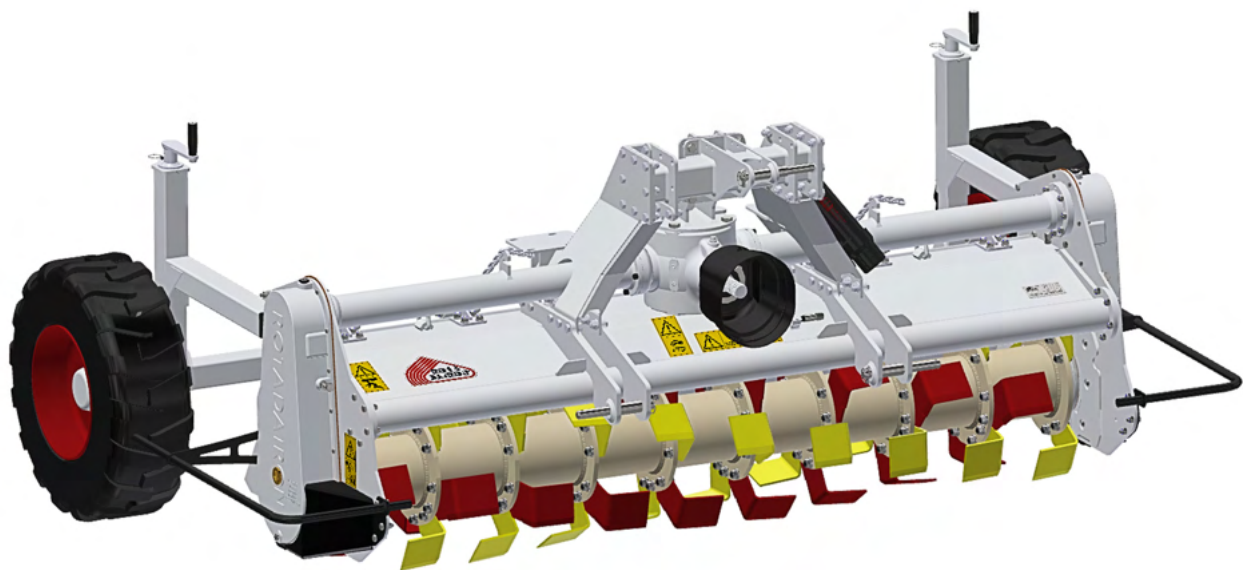

ROTADAIRON®

DCE 250

ROTARY TILLER FOR TRACTORS

WEEDING

RAKING

SOIL
PREPARATION

SEEDING

OVERSEEDING

DEHATCHING -
SPIKING

MULCHING

SPECIAL
APPLICATIONS

MADE IN FRANCE

ROTARY TILLER FOR TRACTORS

DCE 250

Fonctions of the rotary tiller DCE 250

The Rotadairon® DCE 250 is designed for professional farmers. Its oversized rotor with double drive is designed to fight against the effect of battance, formed under the action of intense rain and trampling.

Equipped with oversized tiller with double drive, the DCE 250 is specially designed for applications in difficult soils.

Quality of service

A large stock of spare parts is permanently maintained at our factory. Our partners have online tools and quick access to manufacturer information. Maintain the quality and performance of your Rotadairon® by using only original parts.

Machine	DCE 250
Working width	2500 mm (98" 1/2)
Total width	3365 mm (132" 1/2)
Weight	1370 Kg (3020.3 lb)
Tractor : Required power	90 - 110 CV
Tractor : Max track width	2.5 meters (98" 1/2)
Working depth (max)	200 mm (7" 3/4)
Rotor outer diameter	600 mm (23" 1/2)
Depth adjustment	Support on Rear tires adjustable by screw jacks
Number of blades	54
3 point hitch	Categories 2 - 3
PTO speed	1000 tr/min
Tractor forward speed	0,8 to 1,5 Km/h (0,5 to 0,9 mph)
Transmission	Angle gearbox + Oil bath chains
Machine drive type	Dual drive
Security	Torque limiter in oil bath at each end of the rotor
Transport dimension w x L x H	3365 mm x 1825 mm x 1275 mm (132" 1/2 x 71" 3/4 x 50" 1/4)
Option	Retractable wheels for road transport