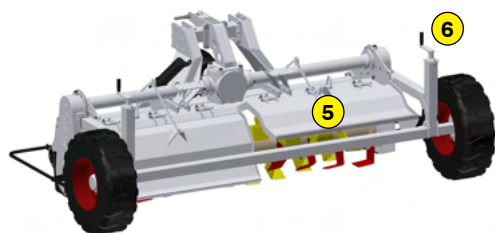

DEHATCHING -
SPIKING

MULCHING

SPECIAL
APPLICATIONS

MADE IN FRANCE

ROTARY TILLER FOR TRACTORS

DCE 250

Fonctions of the rotary tiller DCE 250

The Rotadairon® DCE 250 is designed for professional farmers. Its oversized rotor with double drive is designed to fight against the effect of battance, formed under the action of intense rain and trampling.

Equipped with oversized tiller with double drive, the DCE 250 is specially designed for applications in difficult soils.

Quality of service

A large stock of spare parts is permanently maintained at our factory. Our partners have online tools and quick access to manufacturer information. Maintain the quality and performance of your Rotadairon® by using only original parts.

Machine	DCE 250
Working width	2500 mm (98" 1/2)
Total width	3365 mm (132" 1/2)
Weight	1370 Kg (3020.3 lb)
Tractor : Required power	90 - 110 CV
Tractor : Max track width	2.5 meters (98" 1/2)
Working depth (max)	200 mm (7" 3/4)
Rotor outer diameter	600 mm (23" 1/2)
Depth adjustment	Support on Rear tires adjustable by screw jacks
Number of blades	54
3 point hitch	Categories 2 - 3
PTO speed	1000 tr/min
Tractor forward speed	0,8 to 1,5 Km/h (0,5 to 0,9 mph)
Transmission	Angle gearbox + Oil bath chains
Machine drive type	Dual drive
Security	Torque limiter in oil bath at each end of the rotor
Transport dimension w x L x H	3365 mm x 1825 mm x 1275 mm (132" 1/2 x 71" 3/4 x 50" 1/4)
Option	Retractable wheels for road transport

- 1 Oversized rotor
- 2 Blades
- 3 Torque limiter in oil bath at each end of the rotor
- 4 Tiller : principle of operation
- 5 Rear doors adjustable
- 6 Working depth adjustment
- 7 Option : Retractable wheels for road transport