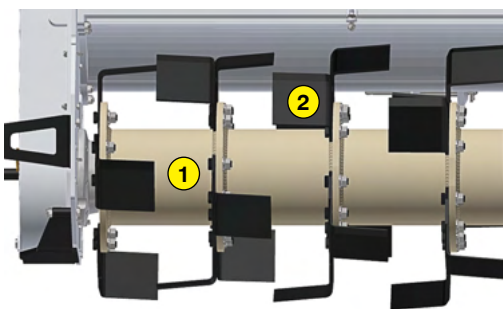

Equipped with oversized tiller with double drive, the DCE 250 is specially designed for applications in difficult soils.

Quality of service

A large stock of spare parts is permanently maintained at our factory. Our partners have online tools and quick access to manufacturer information. Maintain the quality and performance of your Rotadairon® by using only original parts.

Machine	DCE 250
Working width	2500 mm (98" 1/2)
Total width	3365 mm (132" 1/2)
Weight	1370 Kg (3020.3 lb)
Tractor : Required power	90 - 110 CV
Tractor : Max track width	2.5 meters (98" 1/2)
Working depth (max)	200 mm (7" 3/4)
Rotor outer diameter	600 mm (23" 1/2)
Depth adjustment	Support on Rear tires adjustable by screw jacks
Number of blades	54
3 point hitch	Categories 2 - 3
PTO speed	1000 tr/min
Tractor forward speed	0,8 to 1,5 Km/h (0,5 to 0,9 mph)
Transmission	Angle gearbox + Oil bath chains
Machine drive type	Dual drive
Security	Torque limiter in oil bath at each end of the rotor
Transport dimension w x L x H	3365 mm x 1825 mm x 1275 mm (132" 1/2 x 71" 3/4 x 50" 1/4)
Option	Retractable wheels for road transport

1. 1 Oversized rotor
2. 2 Blades
3. 3 Torque limiter in oil bath at each end of the rotor
4. 4 Tiller : principle of operation
5. 5 Rear doors adjustable
6. 6 Working depth adjustment
7. 7 Option : Retractable wheels for road transport

ROTADAIRON
Départementale 92 - Les Hunaudières
72230 Mulsanne - France
Mail : contacts@rotadairon.fr
Phone number : (33) 2 43 422 422

www.rotadairon.fr