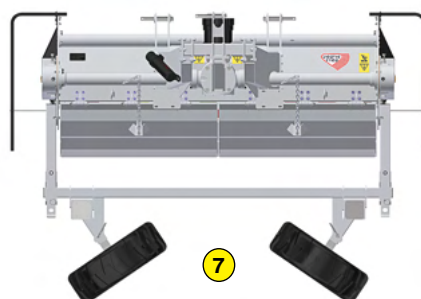

Equipped with oversized tiller with double drive, the DCE 250 is specially designed for applications in difficult soils.

Quality of service

A large stock of spare parts is permanently maintained at our factory. Our partners have online tools and quick access to manufacturer information. Maintain the quality and performance of your Rotadairon® by using only original parts.

Machine	DCE 250
Working width	2500 mm (98" 1/2)
Total width	3365 mm (132" 1/2)
Weight	1370 Kg (3020.3 lb)
Tractor : Required power	90 - 110 CV
Tractor : Max track width	2.5 meters (98" 1/2)
Working depth (max)	200 mm (7" 3/4)
Rotor outer diameter	600 mm (23" 1/2)
Depth adjustment	Support on Rear tires adjustable by screw jacks
Number of blades	54
3 point hitch	Categories 2 - 3
PTO speed	1000 tr/min
Tractor forward speed	0,8 to 1,5 Km/h (0,5 to 0,9 mph)
Transmission	Angle gearbox + Oil bath chains
Machine drive type	Dual drive
Security	Torque limiter in oil bath at each end of the rotor
Transport dimension w x L x H	3365 mm x 1825 mm x 1275 mm (132" 1/2 x 71" 3/4 x 50" 1/4)
Option	Retractable wheels for road transport

1. 1 Oversized rotor
2. 2 Blades
3. 3 Torque limiter in oil bath at each end of the rotor
4. 4 Tiller : principle of operation
5. 5 Rear doors adjustable
6. 6 Working depth adjustment
7. 7 Option : Retractable wheels for road transport

ROTADAIRON
Départementale 92 - Les Hunaudières
72230 Mulsanne - France
Mail : contacts@rotadairon.fr
Phone number : (33) 2 43 422 422

www.rotadairon.fr