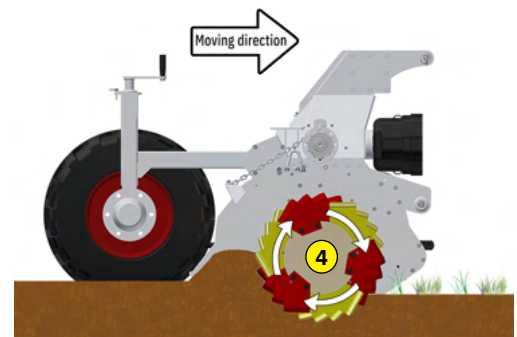

DEHATCHING -
SPIKING

MULCHING

SPECIAL
APPLICATIONS

MADE IN FRANCE

ROTARY TILLER FOR TRACTORS

DCE 250

Fonctions of the rotary tiller DCE 250

The Rotadairon® DCE 250 is designed for professional farmers. Its oversized rotor with double drive is designed to fight against the effect of battance, formed under the action of intense rain and trampling.

Equipped with oversized tiller with double drive, the DCE 250 is specially designed for applications in difficult soils.

Quality of service

A large stock of spare parts is permanently maintained at our factory. Our partners have online tools and quick access to manufacturer information. Maintain the quality and performance of your Rotadairon® by using only original parts.

Machine	DCE 250
Working width	2500 mm (98" 1/2)
Total width	3365 mm (132" 1/2)
Weight	1370 Kg (3020.3 lb)
Tractor : Required power	90 - 110 CV
Tractor : Max track width	2.5 meters (98" 1/2)
Working depth (max)	200 mm (7" 3/4)
Rotor outer diameter	600 mm (23" 1/2)
Depth adjustment	Support on Rear tires adjustable by screw jacks
Number of blades	54
3 point hitch	Categories 2 - 3
PTO speed	1000 tr/min
Tractor forward speed	0,8 to 1,5 Km/h (0,5 to 0,9 mph)
Transmission	Angle gearbox + Oil bath chains
Machine drive type	Dual drive
Security	Torque limiter in oil bath at each end of the rotor
Transport dimension w x L x H	3365 mm x 1825 mm x 1275 mm (132" 1/2 x 71" 3/4 x 50" 1/4)
Option	Retractable wheels for road transport

- 1 Oversized rotor
- 2 Blades
- 3 Torque limiter in oil bath at each end of the rotor
- 4 Tiller : principle of operation
- 5 Rear doors adjustable
- 6 Working depth adjustment
- 7 Option : Retractable wheels for road transport