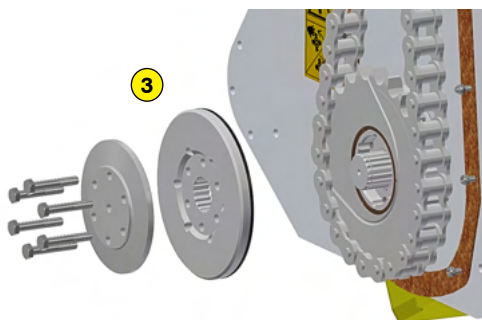

DEHATCHING -
SPIKING

MULCHING

SPECIAL
APPLICATIONS

MADE IN FRANCE

ROTARY TILLER FOR TRACTORS

DCE 250

Fonctions of the rotary tiller DCE 250

The Rotadairon® DCE 250 is designed for professional farmers. Its oversized rotor with double drive is designed to fight against the effect of battance, formed under the action of intense rain and trampling.

Equipped with oversized tiller with double drive, the DCE 250 is specially designed for applications in difficult soils.

Quality of service

A large stock of spare parts is permanently maintained at our factory. Our partners have online tools and quick access to manufacturer information. Maintain the quality and performance of your Rotadairon® by using only original parts.

Machine	DCE 250
Working width	2500 mm (98" 1/2)
Total width	3365 mm (132" 1/2)
Weight	1370 Kg (3020.3 lb)
Tractor : Required power	90 - 110 CV
Tractor : Max track width	2.5 meters (98" 1/2)
Working depth (max)	200 mm (7" 3/4)
Rotor outer diameter	600 mm (23" 1/2)
Depth adjustment	Support on Rear tires adjustable by screw jacks
Number of blades	54
3 point hitch	Categories 2 - 3
PTO speed	1000 tr/min
Tractor forward speed	0,8 to 1,5 Km/h (0,5 to 0,9 mph)
Transmission	Angle gearbox + Oil bath chains
Machine drive type	Dual drive
Security	Torque limiter in oil bath at each end of the rotor
Transport dimension w x L x H	3365 mm x 1825 mm x 1275 mm (132" 1/2 x 71" 3/4 x 50" 1/4)
Option	Retractable wheels for road transport

- 1 Oversized rotor
- 2 Blades
- 3 Torque limiter in oil bath at each end of the rotor
- 4 Tiller : principle of operation
- 5 Rear doors adjustable
- 6 Working depth adjustment
- 7 Option : Retractable wheels for road transport