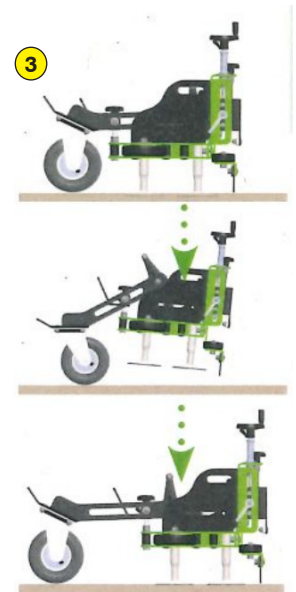

DETHATCHING-
SPIKING

MULCHING

- ① Weed control: cutting deck (Patent)
- ② Setting of the working depth
- ③ Quick adjustment of working, transport and levelling positions
- ④ Raking : row of fixed claw (option)

The StabNet 55/70/90P are multi-purpose mechanical weeders that can be fitted to a wide range of carriers. These machines can be used for maintenance or curative weed control at high output. They work BOTH forwards and backwards, and feature a tilt function, making them highly productive. The machines can also be used for levelling, decompacting and reprofiling driveways. Optional stripping and finishing kits can be fitted to the rear of the carriers.