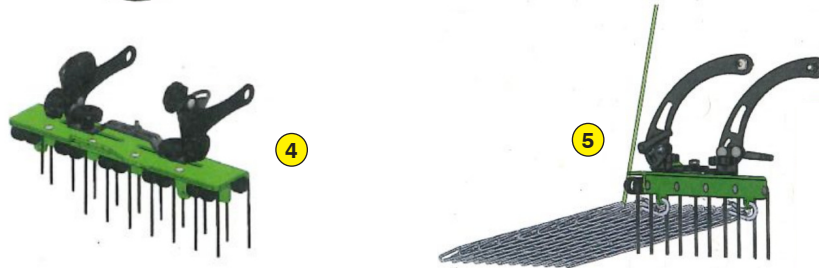

ROTADAIRON®

STABNET 55/70/90P

MECHANICAL WEEDERS

WEEDING

RAKING

SOIL
PREPARATION

SEEDING

OVERSEEDING

DETHATCHING-
SPIKING

MULCHING

- ① Weed control: cutting deck (Patent)
- ② Setting of the working depth
- ③ Quick adjustment of working, transport and levelling positions
- ④ Raking : row of fixed claw (option)

The StabNet 55/70/90P are multi-purpose mechanical weeders that can be fitted to a wide range of carriers. These machines can be used for maintenance or curative weed control at high output. They work BOTH forwards and backwards, and feature a tilt function, making them highly productive. The machines can also be used for levelling, decompacting and reprofiling driveways. Optional stripping and finishing kits can be fitted to the rear of the carriers.

Machine	StabNet 55P	StabNet 70P	StabNet 90P
Coupling head	Köppl easy and light, Kersten, Grillo,...*	Rapid Mondo, Etesia H80, Kersten, Agri 3600, Universo, Tichel...*	Rapid Mondo, Etesia, Staub...*
Working width	550 mm (21" 5/8)	700 mm (27" 9/16)	900 mm (35" 7/16)
Weight	60 Kg (132.28 lb)	75 Kg (165.35 lb)	90 Kg (198.42 lb)
Additional weight	14 kg (supplied)	14kg (supplied)	14kg (supplied)
Working depth (adjustable)	0.5 à 50 mm (0" 3/16 to 19" 3/4)		
Transport dimension L x L x H	550 mm x 850 mm x 800 mm	750 mm x 850 mm x 800 mm	950 mm x 850 mm x 800 mm
Inclination	Yes		
Number of cups	5	5	7
Options	Finishing kit (claws and harrows) Stubble removal kit (2 rows of claws) Edge trimmer		