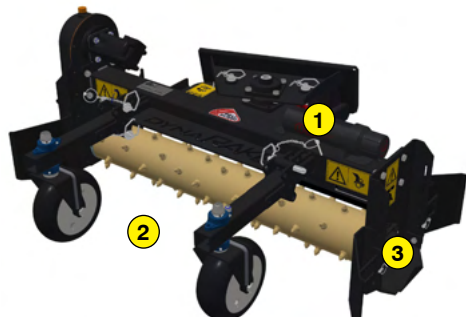

## Functions of the levelling rake DynaRAKE

After TurfRenov®, ROTADAIRON introduces a new tool to optimize turf

restoration operations in «ZERO PHYTO» mode.

Use the DynaRAKE to rake the surface of turf and its collar to a reduced thickness.

Use the DynaRAKE to clear away debris and shape your soil before the ROTADAIRON soil preparation machine passes over it.

Extend your applications to resurfacing paved roads!

To make your work easier, the DynaRAKE is also available in a Swing version that allows the machine to be swivelled.

-  Hitch plate
-  Rotor with replaceable carbide tips
-  Strengthened bearing
-  Rotadairon® transmission
-  Orientable rotor (SW)
-  Retractable wheels (SW)
-  Adjustable end plates (SW)

Machine	DynaRAKE 50	DynaRAKE 50 B	DynaRAKE 50 Swing (SW)	DynaRAKE 50 B Swing (SW)
Hitch plate	Toro / Ditch Witch / Vermeer	Bobcat	Toro / Ditch Witch / Vermeer	Bobcat
Working width	1250 mm (49" 2/5)			
Total width	1495 mm (58" 4/5)			
Weight	230 Kg (507 lb) 260 Kg (573 lb)	260 Kg (573 lb)	245 Kg (540 lb)	280 Kg (617 lb)
Carrier : Hydraulic flow	40 à 65 l/min (10.5 to 15.8 US gpm)			
Carrier : Pressure	210 Bars (2900 psi)			
Carrier : Maximum track width	1.25 mètres (49" 2/5)			
Rotor outer diameter	230 mm (9" 1/16)			
Tips	Replaceable carbide tips			
Transmission	Hydraulic motor + oil bath chain			
Transport dimension L x L x H	1495 mm x 1120 mm x 670 mm (58" 4/5 x 44" 1/10 x 26" 1/2)			
Orientable rotor	No	No	Yes	Yes
Retractable wheels	No	No	Yes	Yes
Adjustable end plates	No	No	Yes	Yes