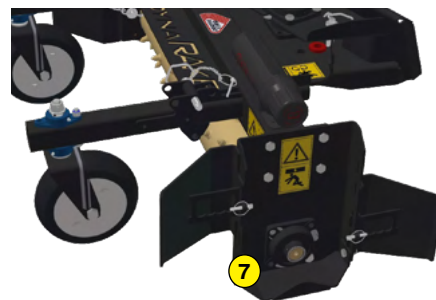

## Functions of the levelling rake DynaRAKE

After TurfRenov®, ROTADAIRON introduces a new tool to optimize turf

restoration operations in «ZERO PHYTO» mode.

Use the DynaRAKE to rake the surface of turf and its collar to a reduced thickness.

Use the DynaRAKE to clear away debris and shape your soil before the ROTADAIRON soil preparation machine passes over it.

Extend your applications to resurfacing paved roads!

To make your work easier, the DynaRAKE is also available in a Swing version that allows the machine to be swivelled.

-  Hitch plate
-  Rotor with replaceable carbide tips
-  Strengthened bearing
-  Rotadairon® transmission
-  Orientable rotor (SW)
-  Retractable wheels (SW)
-  Adjustable end plates (SW)

Machine	DynaRAKE 50	DynaRAKE 50 B	DynaRAKE 50 Swing (SW)	DynaRAKE 50 B Swing (SW)
Hitch plate	Toro / Ditch Witch / Vermeer	Bobcat	Toro / Ditch Witch / Vermeer	Bobcat
Working width	1250 mm (49" 2/5)			
Total width	1495 mm (58" 4/5)			
Weight	230 Kg (507 lb) 260 Kg (573 lb)	260 Kg (573 lb)	245 Kg (540 lb)	280 Kg (617 lb)
Carrier : Hydraulic flow	40 à 65 l/min (10.5 to 15.8 US gpm)			
Carrier : Pressure	210 Bars (2900 psi)			
Carrier : Maximum track width	1.25 mètres (49" 2/5)			
Rotor outer diameter	230 mm (9" 1/16)			
Tips	Replaceable carbide tips			
Transmission	Hydraulic motor + oil bath chain			
Transport dimension L x L x H	1495 mm x 1120 mm x 670 mm (58" 4/5 x 44" 1/10 x 26" 1/2)			
Orientable rotor	No	No	Yes	Yes
Retractable wheels	No	No	Yes	Yes
Adjustable end plates	No	No	Yes	Yes