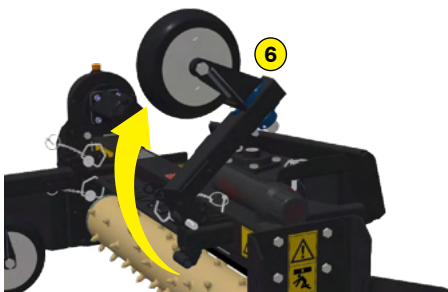

## Functions of the levelling rake DynaRAKE

After TurfRenov®, ROTADAIRON introduces a new tool to optimize turf

restoration operations in «ZERO PHYTO» mode.

Use the DynaRAKE to rake the surface of turf and its collar to a reduced thickness.

Use the DynaRAKE to clear away debris and shape your soil before the ROTADAIRON soil preparation machine passes over it.

Extend your applications to resurfacing paved roads!

To make your work easier, the DynaRAKE is also available in a Swing version that allows the machine to be swivelled.

-  Hitch plate
-  Rotor with replaceable carbide tips
-  Strengthened bearing
-  Rotadairon® transmission
-  Orientable rotor (SW)
-  Retractable wheels (SW)
-  Adjustable end plates (SW)

Machine	DynaRAKE 50	DynaRAKE 50 B	DynaRAKE 50 Swing (SW)	DynaRAKE 50 B Swing (SW)
Hitch plate	Toro / Ditch Witch / Vermeer	Bobcat	Toro / Ditch Witch / Vermeer	Bobcat
Working width	1250 mm (49" 2/5)			
Total width	1495 mm (58" 4/5)			
Weight	230 Kg (507 lb) 260 Kg (573 lb)	260 Kg (573 lb)	245 Kg (540 lb)	280 Kg (617 lb)
Carrier : Hydraulic flow	40 à 65 l/min (10.5 to 15.8 US gpm)			
Carrier : Pressure	210 Bars (2900 psi)			
Carrier : Maximum track width	1.25 mètres (49" 2/5)			
Rotor outer diameter	230 mm (9" 1/16)			
Tips	Replaceable carbide tips			
Transmission	Hydraulic motor + oil bath chain			
Transport dimension L x L x H	1495 mm x 1120 mm x 670 mm (58" 4/5 x 44" 1/10 x 26" 1/2)			
Orientable rotor	No	No	Yes	Yes
Retractable wheels	No	No	Yes	Yes
Adjustable end plates	No	No	Yes	Yes