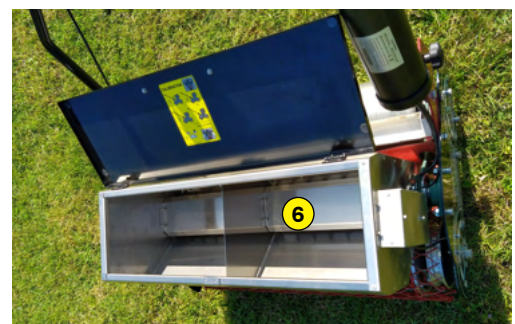

The metal mesh roller, at the front, wafts the soil. Then the seed drill deposits the seeds. Finally the smooth rear roller, ideally compacts the soil to obtain a good germination and avoid the marking of the steps of the user.

Quality of service

A large stock of spare parts is permanently maintained at our factory. Our partners have online tools and quick access to manufacturer information. Maintain the quality and performance of your Rotadairon® by using only original parts.

1. 1 Seed level indicator
2. 2 Seed flow adjustment
3. 3 Seed Depot Calibration Auger
4. 4 Quick adjustment of handlebar height
5. 5 Lithium battery
6. 6 Stainless steel gravity drill
7. 7 Advancement trigger
8. 8 Quick opening / closing system by guillotine, without flow change
9. 9 Option : Extra battery

Machine	e.SEEDCAR
Seeding width	700 mm (27" 1/2)
Autonomy	60 - 90 minutes (≈ 2500 m²)
Lithium battery	36 V / 11.6 Ah Supplied with charger 230 V (E/F plug) Full charging time : 3h30
Total width	840 mm (33")
Front roller type	Metal mesh
Front roller diameter	220 mm (8" 1/2)
Rear roller type	Stainless steel smooth
Rear roller diameter	200 mm (7" 3/4)
Weight	56 Kg (123.4 lb)
Transport dimension w x L x H	860 mm x 850 mm x 1085 mm (33" 7/8 x 33" 1/2 x 42" 3/4)
Seeder	
Type of seed drill	Stainless steel gravity seed drill
Seed rate adjustment	Adjustment dial 0 to 6
Seed rate calibration	Calibration bucket
Seed drill capacity	55 liters (14,5 US gal)
Option	
	Extra battery

ROTADAIRON
Départementale 92 - Les Hunaudières
72230 Mulsanne - France
Mail : contacts@rotadairon.fr
Phone number : (33) 2 43 422 422

www.rotadairon.fr