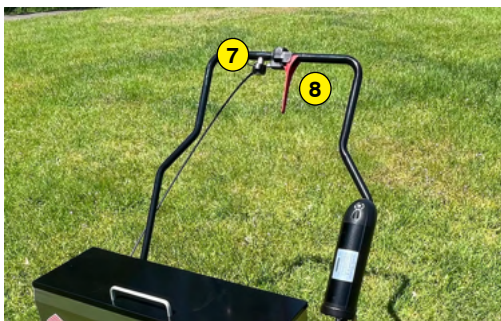

The metal mesh roller, at the front, wafts the soil. Then the seed drill deposits the seeds. Finally the smooth rear roller, ideally compacts the soil to obtain a good germination and avoid the marking of the steps of the user.

Quality of service

A large stock of spare parts is permanently maintained at our factory. Our partners have online tools and quick access to manufacturer information. Maintain the quality and performance of your Rotadairon® by using only original parts.

1. 1 Seed level indicator
2. 2 Seed flow adjustment
3. 3 Seed Depot Calibration Auger
4. 4 Quick adjustment of handlebar height
5. 5 Lithium battery
6. 6 Stainless steel gravity drill
7. 7 Advancement trigger
8. 8 Quick opening / closing system by guillotine, without flow change
9. 9 Option : Extra battery

Machine	e.SEEDCAR
Seeding width	700 mm (27" 1/2)
Autonomy	60 - 90 minutes (≈ 2500 m²)
Lithium battery	36 V / 11.6 Ah Supplied with charger 230 V (E/F plug) Full charging time : 3h30
Total width	840 mm (33")
Front roller type	Metal mesh
Front roller diameter	220 mm (8" 1/2)
Rear roller type	Stainless steel smooth
Rear roller diameter	200 mm (7" 3/4)
Weight	56 Kg (123.4 lb)
Transport dimension w x L x H	860 mm x 850 mm x 1085 mm (33" 7/8 x 33" 1/2 x 42" 3/4)
Seeder	
Type of seed drill	Stainless steel gravity seed drill
Seed rate adjustment	Adjustment dial 0 to 6
Seed rate calibration	Calibration bucket
Seed drill capacity	55 liters (14,5 US gal)
Option	
	Extra battery

ROTADAIRON
Départementale 92 - Les Hunaudières
72230 Mulsanne - France
Mail : contacts@rotadairon.fr
Phone number : (33) 2 43 422 422

www.rotadairon.fr