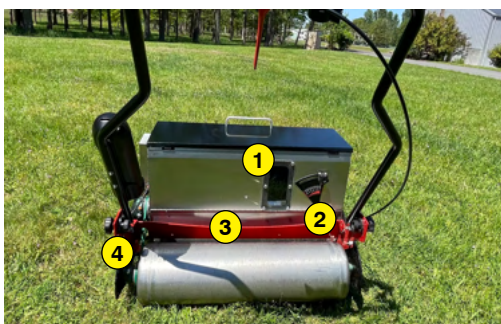

The metal mesh roller, at the front, wafts the soil. Then the seed drill deposits the seeds. Finally the smooth rear roller, ideally compacts the soil to obtain a good germination and avoid the marking of the steps of the user.

Quality of service

A large stock of spare parts is permanently maintained at our factory. Our partners have online tools and quick access to manufacturer information. Maintain the quality and performance of your Rotadairon® by using only original parts.

1. 1 Seed level indicator
2. 2 Seed flow adjustment
3. 3 Seed Depot Calibration Auger
4. 4 Quick adjustment of handlebar height
5. 5 Lithium battery
6. 6 Stainless steel gravity drill
7. 7 Advancement trigger
8. 8 Quick opening / closing system by guillotine, without flow change
9. 9 Option : Extra battery

Machine	e.SEEDCAR
Seeding width	700 mm (27" 1/2)
Autonomy	60 - 90 minutes (≈ 2500 m²)
Lithium battery	36 V / 11.6 Ah Supplied with charger 230 V (E/F plug) Full charging time : 3h30
Total width	840 mm (33")
Front roller type	Metal mesh
Front roller diameter	220 mm (8" 1/2)
Rear roller type	Stainless steel smooth
Rear roller diameter	200 mm (7" 3/4)
Weight	56 Kg (123.4 lb)
Transport dimension w x L x H	860 mm x 850 mm x 1085 mm (33" 7/8 x 33" 1/2 x 42" 3/4)
Seeder	
Type of seed drill	Stainless steel gravity seed drill
Seed rate adjustment	Adjustment dial 0 to 6
Seed rate calibration	Calibration bucket
Seed drill capacity	55 liters (14,5 US gal)
Option	
	Extra battery

ROTADAIRON
Départementale 92 - Les Hunaudières
72230 Mulsanne - France
Mail : contacts@rotadairon.fr
Phone number : (33) 2 43 422 422

www.rotadairon.fr