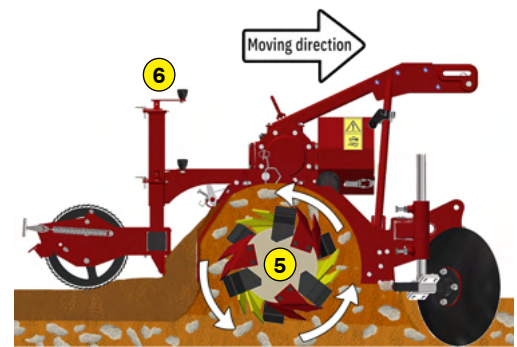

MULCHING

SPECIAL APPLICATIONS

MADE IN FRANCE

SOIL PREPARER / MARKET GARDENING

TR 130

Functions of the stone burier TR 130

The TERRAGRO developed by ROTADAIRON in collaboration with the professionals of the horticultural and market gardening sector is a preparator-burier for seedbeds or plantations, in beds or in forms. The TERRAGRO works the soil surface and respects its agronomic structure.

Its oversized rotor with reverse rotation throws stones, plant waste and soil against the selection grid, and, by densimetry, deposits the coarse elements which are then covered with fine soil.

The beds have, in all points, a perfect homogeneity of density which favors a more grouped germination of seeds and a faster recovery of the plants.

Maintain the quality and performance of your Rotadairon® by using only original parts.

- 1 Oversized rotor
- 2 Anti-pad blades (Rotadairon® patent)
- 3 Selection grid fingers
- 4 Torque limiter with dry friction and flywheel
- 5 Soil preparation principle
- 6 Working depth adjustment
- 7 Forms creation principle
- 8 Grader blade
- 9 Option : Front discs

Machine	TR 130
Working width	1300 mm (51" 1/4)
Total width	1680 mm (66" 1/6)
Weight with mesh metal roller	800 Kg (1763 lb)
Tractor : Required power	35 - 60 CV
Tractor : Max track width	1.5 meters (59")
Working depth (max)	160 mm (6" 1/4)
Rotor outer diameter	400 mm (15" 3/4)
Depth adjustment	Support on rear roller adjustable by screw jacks
Number of blades	42
Grid finger spacing	35 mm (1" 3/8)
3 point hitch	Categories 1 & 2
PTO speed	540 tr/min
Tractor forward speed	0.8 to 1,5 Km/h (0.5 to 0.9 mph)
Transmission	Angle gearbox + Oil bath chain
Security	Torque limiter with dry friction and flywheel
Transport dimension w x L x H	1700mm x 2100mm x 1200mm (66" 4/5 x 82" 2/3 x 47" 1/4)
Option	Front discs