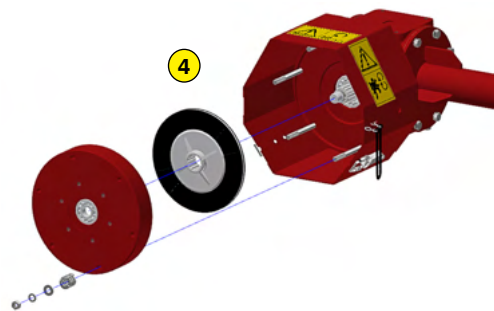

Machine	TR 130
Working width	1300 mm (51" 1/4)
Total width	1680 mm (66" 1/6)
Weight with mesh metal roller	800 Kg (1763 lb)
Tractor : Required power	35 - 60 CV
Tractor : Max track width	1.5 meters (59")
Working depth (max)	160 mm (6" 1/4)
Rotor outer diameter	400 mm (15" 3/4)
Depth adjustment	Support on rear roller adjustable by screw jacks
Number of blades	42
Grid finger spacing	35 mm (1" 3/8)
3 point hitch	Categories 1 & 2
PTO speed	540 tr/min
Tractor forward speed	0.8 to 1,5 Km/h (0.5 to 0.9 mph)
Transmission	Angle gearbox + Oil bath chain
Security	Torque limiter with dry friction and flywheel
Transport dimension w x L x H	1700mm x 2100mm x 1200mm (66" 4/5 x 82" 2/3 x 47" 1/4)
Option	Front discs