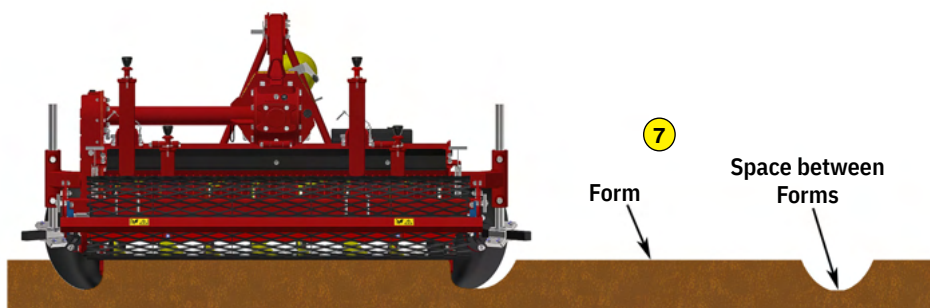

MULCHING

SPECIAL APPLICATIONS

MADE IN FRANCE

SOIL PREPARER / MARKET GARDENING

TR 130

Functions of the stone burier TR 130

The TERRAGRO developed by ROTADAIRON in collaboration with the professionals of the horticultural and market gardening sector is a preparator-burier for seedbeds or plantations, in beds or in forms. The TERRAGRO works the soil surface and respects its agronomic structure.

Its oversized rotor with reverse rotation throws stones, plant waste and soil against the selection grid, and, by densimetry, deposits the coarse elements which are then covered with fine soil.

The beds have, in all points, a perfect homogeneity of density which favors a more grouped germination of seeds and a faster recovery of the plants.

Machine	TR 130
Working width	1300 mm (51" 1/4)
Total width	1680 mm (66" 1/6)
Weight with mesh metal roller	800 Kg (1763 lb)
Tractor : Required power	35 - 60 CV
Tractor : Max track width	1.5 meters (59")
Working depth (max)	160 mm (6" 1/4)
Rotor outer diameter	400 mm (15" 3/4)
Depth adjustment	Support on rear roller adjustable by screw jacks
Number of blades	42
Grid finger spacing	35 mm (1" 3/8)
3 point hitch	Categories 1 & 2
PTO speed	540 tr/min
Tractor forward speed	0.8 to 1,5 Km/h (0.5 to 0.9 mph)
Transmission	Angle gearbox + Oil bath chain
Security	Torque limiter with dry friction and flywheel
Transport dimension w x L x H	1700mm x 2100mm x 1200mm (66" 4/5 x 82" 2/3 x 47" 1/4)
Option	Front discs