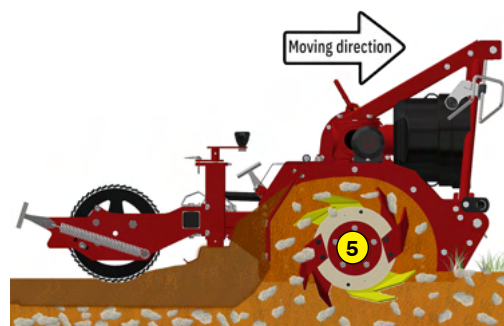

Quality of service

A large stock of spare parts is permanently maintained at our factory. Our partners have online tools and quick access to manufacturer information. Maintain the quality and performance of your Rotadairon® by using only original parts.

- 1 Oversized rotor
- 2 Anti-pad blades (Rotadairon® patent)
- 3 Selection grid fingers
- 4 Oil bath torque limiter at rotor end
- 5 Soil preparation principle
- 6 Grader blade

Machine	STONY 75
Working width	750 mm (29" 1/2)
Total width	1210 mm (47" 3/4)
Weight	265 Kg (584.2 lb)
Tractor : Required power	15 - 18 CV
Tractor : Max track width	0.92 meter (36" 1/5)
Working depth (max)	140 mm (5" 1/2)
Rotor outer diameter	400 mm (15" 3/4)
Depth adjustment	Rear roller height adjustable 4 positions
Number of blades	16
Grid finger spacing	22 mm (7/8")
3 point hitch	Categories 1 & 2
PTO speed	540 tr/min
Tractor forward speed	0.8 to 1,5 Km/h (0.5 to 0.9 mph)
Transmission	Angle gearbox + oil bath chain
Security	Oil bath torque limiter at the end of the rotor
Transport dimension w x L x H	1210 mm x 1450 mm x 820 mm (47" 3/4 x 57" x 32" 1/4)

ROTADAIRON
Départementale 92 - Les Hunaudières
72230 Mulsanne - France
Mail : contacts@rotadairon.fr
Phone number : (33) 2 43 422 422

www.rotadairon.fr