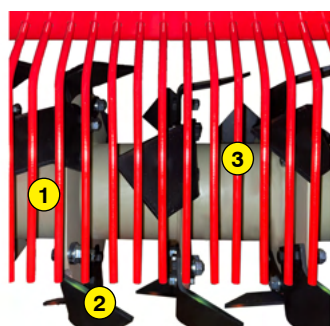

### Functions of the stone burier STONY 75

This soil preparer and stone burier is designed for micro-tractors. It allows the building or renovation of green spaces by preparing the seed bed before seeding. The machine is multi-purpose, it allows tilling, burying (stones, rubbish, herbs, etc.), levelling, mixing and rolling the surface. The use is done live or on a ground previously decompacted in depth and cleared of large stones.

- 1 Oversized rotor
- 2 Anti-pad blades (Rotadairon® patent)
- 3 Selection grid fingers
- 4 Oil bath torque limiter at rotor end
- 5 Soil preparation principle
- 6 Grader blade

Machine	STONY 75
Working width	750 mm (29" 1/2)
Total width	1210 mm (47" 3/4)
Weight	265 Kg (584.2 lb)
Tractor : Required power	15 - 18 CV
Tractor : Max track width	0.92 meter (36" 1/5)
Working depth (max)	140 mm (5" 1/2)
Rotor outer diameter	400 mm (15" 3/4)
Depth adjustment	Rear roller height adjustable 4 positions
Number of blades	16
Grid finger spacing	22 mm (7/8")
3 point hitch	Categories 1 & 2
PTO speed	540 tr/min
Tractor forward speed	0.8 to 1,5 Km/h (0.5 to 0.9 mph)
Transmission	Angle gearbox + oil bath chain
Security	Oil bath torque limiter at the end of the rotor
Transport dimension w x L x H	1210 mm x 1450 mm x 820 mm (47" 3/4 x 57" x 32" 1/4)