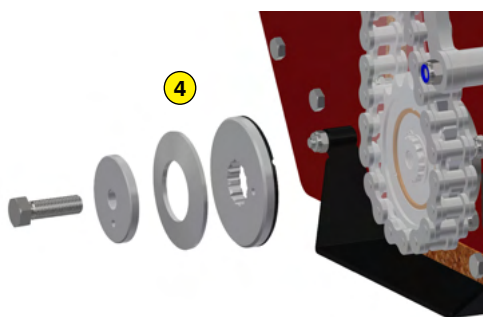

### Functions of the stone burier STONY 75

This soil preparer and stone burier is designed for micro-tractors. It allows the building or renovation of green spaces by preparing the seed bed before seeding. The machine is multi-purpose, it allows tilling, burying (stones, rubbish, herbs, etc.), levelling, mixing and rolling the surface. The use is done live or on a ground previously decompacted in depth and cleared of large stones.

- 1 Oversized rotor
- 2 Anti-pad blades (Rotadairon® patent)
- 3 Selection grid fingers
- 4 Oil bath torque limiter at rotor end
- 5 Soil preparation principle
- 6 Grader blade

Machine	STONY 75
Working width	750 mm (29" 1/2)
Total width	1210 mm (47" 3/4)
Weight	265 Kg (584.2 lb)
Tractor : Required power	15 - 18 CV
Tractor : Max track width	0.92 meter (36" 1/5)
Working depth (max)	140 mm (5" 1/2)
Rotor outer diameter	400 mm (15" 3/4)
Depth adjustment	Rear roller height adjustable 4 positions
Number of blades	16
Grid finger spacing	22 mm (7/8")
3 point hitch	Categories 1 & 2
PTO speed	540 tr/min
Tractor forward speed	0.8 to 1,5 Km/h (0.5 to 0.9 mph)
Transmission	Angle gearbox + oil bath chain
Security	Oil bath torque limiter at the end of the rotor
Transport dimension w x L x H	1210 mm x 1450 mm x 820 mm (47" 3/4 x 57" x 32" 1/4)