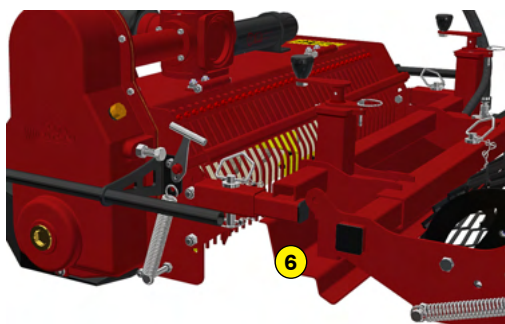

### Functions of the stone burier STONY 75

This soil preparer and stone burier is designed for micro-tractors. It allows the building or renovation of green spaces by preparing the seed bed before seeding. The machine is multi-purpose, it allows tilling, burying (stones, rubbish, herbs, etc.), levelling, mixing and rolling the surface. The use is done live or on a ground previously decompacted in depth and cleared of large stones.

- 1 Oversized rotor
- 2 Anti-pad blades (Rotadairon® patent)
- 3 Selection grid fingers
- 4 Oil bath torque limiter at rotor end
- 5 Soil preparation principle
- 6 Grader blade

Machine	STONY 75
Working width	750 mm (29" 1/2)
Total width	1210 mm (47" 3/4)
Weight	265 Kg (584.2 lb)
Tractor : Required power	15 - 18 CV
Tractor : Max track width	0.92 meter (36" 1/5)
Working depth (max)	140 mm (5" 1/2)
Rotor outer diameter	400 mm (15" 3/4)
Depth adjustment	Rear roller height adjustable 4 positions
Number of blades	16
Grid finger spacing	22 mm (7/8")
3 point hitch	Categories 1 & 2
PTO speed	540 tr/min
Tractor forward speed	0.8 to 1,5 Km/h (0.5 to 0.9 mph)
Transmission	Angle gearbox + oil bath chain
Security	Oil bath torque limiter at the end of the rotor
Transport dimension w x L x H	1210 mm x 1450 mm x 820 mm (47" 3/4 x 57" x 32" 1/4)