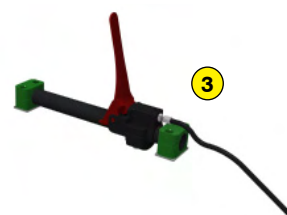

OPTION - GRAVITY GRASS SEEDER

SG 90

Functions of the gravity grass seeder SG 90

Stainless steel Seeder Rotadairon® SG 90 is designed to be paired with the STONY 90 and STH 36 soil preparers. You can bury the stones prepare the soil and sow in one pass, this set allows to spread most of the varieties of grass.

Quality of service

A large stock of spare parts is permanently maintained at our factory. Our partners have online tools and quick access to manufacturer information.

Maintain the quality and performance of your Rotadairon® by using only original parts.

Machine	SG 90
Mounting on machine type	STONY 90 / STH 36
Seeding width	900 mm (35")
Total width	1210 mm (47" 5/8)
Seed rate adjustment	Graduated dial
Seed drill capacity	75 liters (20 US gal)
Weight	35 Kg (77.2 lb)
Transport dimension w x L x H	1210 mm x 620 mm x 420 mm (47" 5/8 x 24" 2/5 x 16" 1/2)

- 1 Graduated dial
- 2 Mixer for decompacting seeds in the seedbox
- 3 Remote control at the cockpit
- 4 Stainless steel seedbox
- 5 Seed level window
- 6 Quick fit on Rotadairon® STONY 90 and STH 36

ROTADAIRON
Départementale 92 - Les Hunaudières
72230 Mulsanne - France
Mail : contacts@rotadairon.fr
Phone number : (33) 2 43 422 422

www.rotadairon.fr