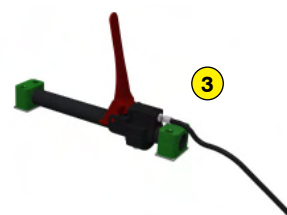

MULCHING

MADE IN FRANCE

OPTION - GRAVITY GRASS SEEDER

SG 145

Functions of the gravity grass seeder SG 145

Stainless steel Seeder Rotadairon® SG 145 is designed to be paired with the RDH 60, RCH 60 and RD 145 soil preparers. You can bury the stones prepare the soil and sow in one pass, this set allows to spread most of the varieties of grass.

Machine	SG 145
Mounting on machine type	RDH 60 / RCH 60 / RD 145
Seeding width	1500 mm (59")
Total width	1750 mm (68" 7/8)
Seed rate ajustement	Graduated dial
Seed drill capacity	120 liters (32 US gal)
Weight	60 Kg (132.2 lb)
Transport dimension w x L x H	1750 mm x 620 mm x 420 mm (68" 7/8 x 24" 2/5 x 16" 1/2)

- 1 Graduated dial
- 2 Mixer for decompacting seeds in the seedbox
- 3 Remote control at the cockpit
- 4 Stainless steel seedbox
- 5 Seed level window
- 6 Quick fit on Rotadairon® RDH 60, RCH 60 and RD 145