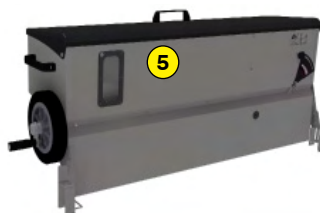

OPTION - GRAVITY GRASS SEEDER

SG 130

Functions of the gravity grass seeder SG 130

Stainless steel Seeder Rotadairon® SG 130 is designed to be paired with the RD 130 and RDH 52 soil preparers. You can bury the stones prepare the soil and sow in one pass, this set allows to spread most of the varieties of grass.

Quality of service

A large stock of spare parts is permanently maintained at our factory. Our partners have online tools and quick access to manufacturer information.

Maintain the quality and performance of your Rotadairon® by using only original parts.

Machine	SG 130
Mounting on machine type	RD 130 / RDH 52
Seeding width	1300 mm (51" 1/5)
Total width	1600 mm (63")
Seed rate adjustment	Graduated dial
Seed drill capacity	110 liters (29 US gal)
Weight	50 Kg (110.3 lb)
Transport dimension w x L x H	1600 mm x 620 mm x 420 mm (73" x 24" 2/5 x 16" 1/2)

- 1 Graduated dial
- 2 Mixer for decompacting seeds in the seedbox
- 3 Remote control at the cockpit
- 4 Stainless steel seedbox
- 5 Seed level window
- 6 Quick fit on Rotadairon® RD 130 and RDH 52

ROTADAIRON
Départementale 92 - Les Hunaudières
72230 Mulsanne - France
Mail : contacts@rotadairon.fr
Phone number : (33) 2 43 422 422

www.rotadairon.fr