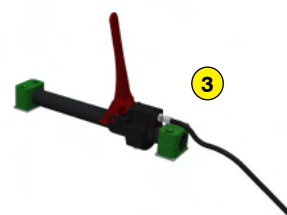

OPTION - GRAVITY GRASS SEEDER

SG 100

Functions of the gravity grass seeder SG 100

Stainless steel Seeder Rotadairon® SG 100 is designed to be paired with the STONY 115, RD 100 and STH 42 soil preparers. You can bury the stones prepare the soil and sow in one pass, this set allows to spread most of the varieties of grass.

Quality of service

A large stock of spare parts is permanently maintained at our factory. Our partners have online tools and quick access to manufacturer information. Maintain the quality and performance of your Rotadairon® by using only original parts.

Machine	SG 100
Mounting on machine type	STONY 115 / RD 100 / STH 42
Seeding width	1000 mm (39" 3/8)
Total width	1340 mm (52" 3/4)
Seed rate ajustement	Graduated dial
Seed drill capacity	80 liters (21 US gal)
Weight	40 Kg (88.2 lb)
Transport dimension w x L x H	1340 mm x 620 mm x 420 mm (52" 3/4 x 24" 2/5 x 16" 1/2)

1. 1 Graduated dial
2. 2 Mixer for decompacting seeds in the seedbox
3. 3 Remote control at the cockpit
4. 4 Stainless steel seedbox
5. 5 Seed level window
6. 6 Quick fit on Rotadairon® STONY 115, RD 100 and STH 42

ROTADAIRON
Départementale 92 - Les Hunaudières
72230 Mulsanne - France
Mail : contacts@rotadairon.fr
Phone number : (33) 2 43 422 422

www.rotadairon.fr