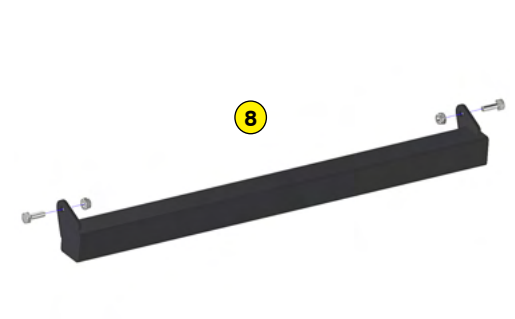

MULCHING

MADE IN FRANCE

MANUAL SEEDING MACHINE

SEEDCAR

Functions of the seeder SEEDCAR

The Rotadairon® SEEDCAR is a manual seeding machine designed for seeding all types of grass (bluegrass, red fescue or ray-grass). This gravity seeder is equipped with a graduated sector flow adjustment. For working comfort, the opening/ closing of the seeding is done from the handlebars. It also makes it possible to gear up and roll up all the «corners» of narrow or difficult access grounds.

The metal mesh roller, at the front, wafts the soil. Then the seed drill deposits the seeds. Finally the smooth rear roller, ideally compacts the soil to obtain a good germination and avoid the marking of the steps of the user.

Machine	SEEDCAR
Seeding width	700 mm (27" 1/2)
Total width	840 mm (33")
Front roller type	Metal mesh
Front roller diameter	220 mm (8" 1/2)
Rear roller type	Stainless steel smooth
Rear roller diameter	200 mm (7" 3/4)
Weight	51 Kg (112,4 lb)
Transport dimension w x L x H	860 mm x 850 mm x 1085 mm (33" 7/8 x 33" 1/2 x 42" 3/4)
Seeder	
Type of seed drill	Stainless steel gravity seed drill
Seed rate adjustment	Adjustment dial 0 to 6
Seed rate calibration	Calibration bucket
Seed drill capacity	55 liters (14,5 US gal)
Options	- Seed dibbler - Additional mass : 15 or 22 Kg (33 or 48.5 lb)