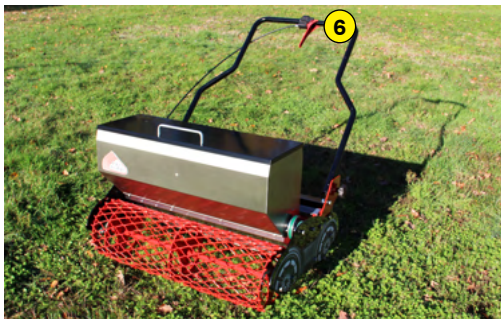

The metal mesh roller, at the front, wafts the soil. Then the seed drill deposits the seeds. Finally the smooth rear roller, ideally compacts the soil to obtain a good germination and avoid the marking of the steps of the user.

Quality of service

A large stock of spare parts is permanently maintained at our factory. Our partners have online tools and quick access to manufacturer information. Maintain the quality and performance of your Rotadairon® by using only original parts.

1. 1 Seed level indicator
2. 2 Seed flow adjustment
3. 3 Seed Depot Calibration Auger
4. 4 Quick adjustment of handlebar height
5. 5 Stainless steel gravity seeder
6. 6 Quick opening / closing system by guillotine, without flow change
7. 7 Option : Seed dibbler
8. 8 Option : Additional mass

Machine	SEEDCAR
Seeding width	700 mm (27" 1/2)
Total width	840 mm (33")
Front roller type	Metal mesh
Front roller diameter	220 mm (8" 1/2)
Rear roller type	Stainless steel smooth
Rear roller diameter	200 mm (7" 3/4)
Weight	51 Kg (112,4 lb)
Transport dimension w x L x H	860 mm x 850 mm x 1085 mm (33" 7/8 x 33" 1/2 x 42" 3/4)
Seeder	
Type of seed drill	Stainless steel gravity seed drill
Seed rate adjustment	Adjustment dial 0 to 6
Seed rate calibration	Calibration bucket
Seed drill capacity	55 liters (14,5 US gal)
Options	- Seed dibbler - Additional mass : 15 or 22 Kg (33 or 48.5 lb)

ROTADAIRON
Départementale 92 - Les Hunaudières
72230 Mulsanne - France
Mail : contacts@rotadairon.fr
Phone number : (33) 2 43 422 422

www.rotadairon.fr