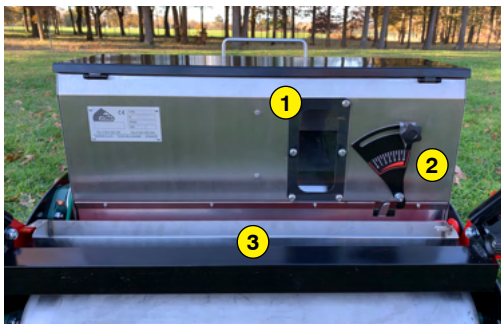

MULCHING

MADE IN FRANCE

MANUAL SEEDING MACHINE

SEEDCAR

Functions of the seeder SEEDCAR

The Rotadairon® SEEDCAR is a manual seeding machine designed for seeding all types of grass (bluegrass, red fescue or ray-grass). This gravity seeder is equipped with a graduated sector flow adjustment. For working comfort, the opening/ closing of the seeding is done from the handlebars. It also makes it possible to gear up and roll up all the «corners» of narrow or difficult access grounds.

The metal mesh roller, at the front, wafts the soil. Then the seed drill deposits the seeds. Finally the smooth rear roller, ideally compacts the soil to obtain a good germination and avoid the marking of the steps of the user.

- 1 Seed level indicator
- 2 Seed flow adjustment
- 3 Seed Depot Calibration Auger
- 4 Quick adjustment of handlebar height
- 5 Stainless steel gravity seeder
- 6 Quick opening / closing system by guillotine, without flow change
- 7 Option : Seed dibbler
- 8 Option : Additional mass

Machine	SEEDCAR
Seeding width	700 mm (27" 1/2)
Total width	840 mm (33")
Front roller type	Metal mesh
Front roller diameter	220 mm (8" 1/2)
Rear roller type	Stainless steel smooth
Rear roller diameter	200 mm (7" 3/4)
Weight	51 Kg (112,4 lb)
Transport dimension w x L x H	860 mm x 850 mm x 1085 mm (33" 7/8 x 33" 1/2 x 42" 3/4)
Seeder	
Type of seed drill	Stainless steel gravity seed drill
Seed rate adjustment	Adjustment dial 0 to 6
Seed rate calibration	Calibration bucket
Seed drill capacity	55 liters (14,5 US gal)
Options	- Seed dibbler - Additional mass : 15 or 22 Kg (33 or 48.5 lb)