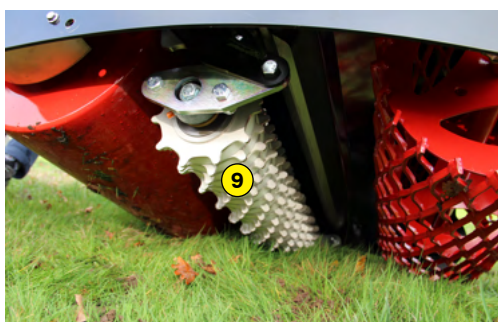

The Rotadairon® SD 700 is driven by the rear packer roller.

Quality of service

A large stock of spare parts is permanently maintained at our factory. Our partners have online tools and quick access to manufacturer information.

Maintain the quality and performance of your Rotadairon® by using only original parts.

1. 1 Oil bath filter
2. 2 Parking brake lever
3. 3 Gearshift
4. 4 Hour meter, tachometer
5. 5 Seed level indicator
6. 6 Seed flow adjustment
7. 7 Calibration device
8. 8 Pedal for engaging the seed burying rotor
9. 9 Seed burying rotor
10. 10 Option : Double rear metal mesh roller
11. 11 Option : Double rear smooth roller

Machine	SD 700
Seeding width	700 mm (27" 1/2)
Total width	860 mm (33" 3/4)
Front roller type	Metal mesh
Front roller diameter	330 mm (13")
Rear roller type	Smooth
Rear roller diameter	330 mm (13")
Weight	232 Kg (512 lb)
Transport dimension w x L x H	860 mm x 1200 mm x 1310 mm (33" 7/8 x 47" 1/4 x 51" 5/8)
Motorization	
Engine type	Honda thermal gas engine 4.5 HP
Engine air cleaner	Oil bath air cleaner
Transmission	4 forward speeds, 1 reverse
Seeder	
Type of seed drill	Stainless steel gravity seed drill
Seed rate adjustment	Adjustment dial 0 to 6
Seed rate calibration	Calibration bucket
Seed drill capacity	55 liters (14,5 US gal)
Options	- Double rear metal mesh roller - Double rear smooth roller

ROTADAIRON
Départementale 92 - Les Hunaudières
72230 Mulsanne - France
Mail : contacts@rotadairon.fr
Phone number : (33) 2 43 422 422

www.rotadairon.fr