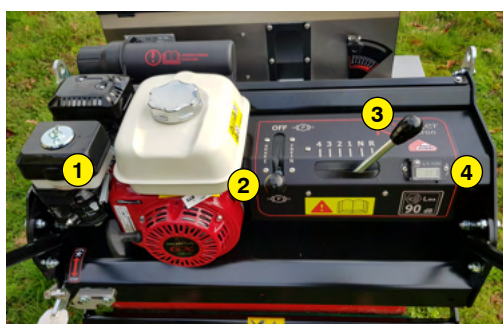

The Rotadairon® SD 700 is driven by the rear packer roller.

Quality of service

A large stock of spare parts is permanently maintained at our factory. Our partners have online tools and quick access to manufacturer information.

Maintain the quality and performance of your Rotadairon® by using only original parts.

1. 1 Oil bath filter
2. 2 Parking brake lever
3. 3 Gearshift
4. 4 Hour meter, tachometer
5. 5 Seed level indicator
6. 6 Seed flow adjustment
7. 7 Calibration device
8. 8 Pedal for engaging the seed burying rotor
9. 9 Seed burying rotor
10. 10 Option : Double rear metal mesh roller
11. 11 Option : Double rear smooth roller

Machine	SD 700
Seeding width	700 mm (27" 1/2)
Total width	860 mm (33" 3/4)
Front roller type	Metal mesh
Front roller diameter	330 mm (13")
Rear roller type	Smooth
Rear roller diameter	330 mm (13")
Weight	232 Kg (512 lb)
Transport dimension w x L x H	860 mm x 1200 mm x 1310 mm (33" 7/8 x 47" 1/4 x 51" 5/8)
Motorization	
Engine type	Honda thermal gas engine 4.5 HP
Engine air cleaner	Oil bath air cleaner
Transmission	4 forward speeds, 1 reverse
Seeder	
Type of seed drill	Stainless steel gravity seed drill
Seed rate adjustment	Adjustment dial 0 to 6
Seed rate calibration	Calibration bucket
Seed drill capacity	55 liters (14,5 US gal)
Options	- Double rear metal mesh roller - Double rear smooth roller

ROTADAIRON
Départementale 92 - Les Hunaudières
72230 Mulsanne - France
Mail : contacts@rotadairon.fr
Phone number : (33) 2 43 422 422

www.rotadairon.fr