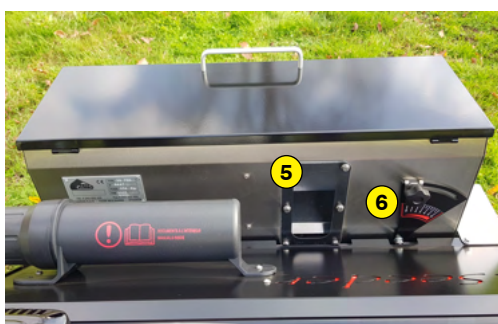

The Rotadairon® SD 700 is driven by the rear packer roller.

Quality of service

A large stock of spare parts is permanently maintained at our factory. Our partners have online tools and quick access to manufacturer information.

Maintain the quality and performance of your Rotadairon® by using only original parts.

1. 1 Oil bath filter
2. 2 Parking brake lever
3. 3 Gearshift
4. 4 Hour meter, tachometer
5. 5 Seed level indicator
6. 6 Seed flow adjustment
7. 7 Calibration device
8. 8 Pedal for engaging the seed burying rotor
9. 9 Seed burying rotor
10. 10 Option : Double rear metal mesh roller
11. 11 Option : Double rear smooth roller

Machine	SD 700
Seeding width	700 mm (27" 1/2)
Total width	860 mm (33" 3/4)
Front roller type	Metal mesh
Front roller diameter	330 mm (13")
Rear roller type	Smooth
Rear roller diameter	330 mm (13")
Weight	232 Kg (512 lb)
Transport dimension w x L x H	860 mm x 1200 mm x 1310 mm (33" 7/8 x 47" 1/4 x 51" 5/8)
Motorization	
Engine type	Honda thermal gas engine 4.5 HP
Engine air cleaner	Oil bath air cleaner
Transmission	4 forward speeds, 1 reverse
Seeder	
Type of seed drill	Stainless steel gravity seed drill
Seed rate adjustment	Adjustment dial 0 to 6
Seed rate calibration	Calibration bucket
Seed drill capacity	55 liters (14,5 US gal)
Options	- Double rear metal mesh roller - Double rear smooth roller

ROTADAIRON
Départementale 92 - Les Hunaudières
72230 Mulsanne - France
Mail : contacts@rotadairon.fr
Phone number : (33) 2 43 422 422

www.rotadairon.fr