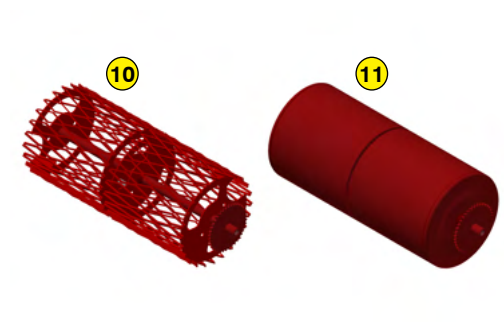

The Rotadairon® SD 700 is driven by the rear packer roller.

Quality of service

A large stock of spare parts is permanently maintained at our factory. Our partners have online tools and quick access to manufacturer information.

Maintain the quality and performance of your Rotadairon® by using only original parts.

1. 1 Oil bath filter
2. 2 Parking brake lever
3. 3 Gearshift
4. 4 Hour meter, tachometer
5. 5 Seed level indicator
6. 6 Seed flow adjustment
7. 7 Calibration device
8. 8 Pedal for engaging the seed burying rotor
9. 9 Seed burying rotor
10. 10 Option : Double rear metal mesh roller
11. 11 Option : Double rear smooth roller

Machine	SD 700
Seeding width	700 mm (27" 1/2)
Total width	860 mm (33" 3/4)
Front roller type	Metal mesh
Front roller diameter	330 mm (13")
Rear roller type	Smooth
Rear roller diameter	330 mm (13")
Weight	232 Kg (512 lb)
Transport dimension w x L x H	860 mm x 1200 mm x 1310 mm (33" 7/8 x 47" 1/4 x 51" 5/8)
Motorization	
Engine type	Honda thermal gas engine 4.5 HP
Engine air cleaner	Oil bath air cleaner
Transmission	4 forward speeds, 1 reverse
Seeder	
Type of seed drill	Stainless steel gravity seed drill
Seed rate adjustment	Adjustment dial 0 to 6
Seed rate calibration	Calibration bucket
Seed drill capacity	55 liters (14,5 US gal)
Options	- Double rear metal mesh roller - Double rear smooth roller

ROTADAIRON
Départementale 92 - Les Hunaudières
72230 Mulsanne - France
Mail : contacts@rotadairon.fr
Phone number : (33) 2 43 422 422

www.rotadairon.fr