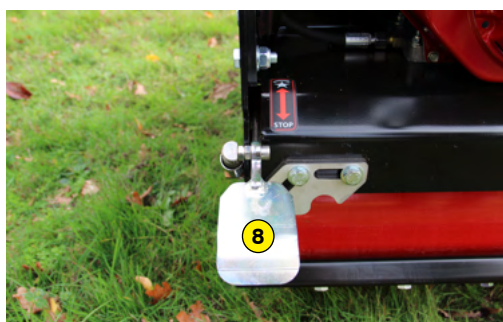

The Rotadairon® SD 700 is driven by the rear packer roller.

Quality of service

A large stock of spare parts is permanently maintained at our factory. Our partners have online tools and quick access to manufacturer information.

Maintain the quality and performance of your Rotadairon® by using only original parts.

1. 1 Oil bath filter
2. 2 Parking brake lever
3. 3 Gearshift
4. 4 Hour meter, tachometer
5. 5 Seed level indicator
6. 6 Seed flow adjustment
7. 7 Calibration device
8. 8 Pedal for engaging the seed burying rotor
9. 9 Seed burying rotor
10. 10 Option : Double rear metal mesh roller
11. 11 Option : Double rear smooth roller

Machine	SD 700
Seeding width	700 mm (27" 1/2)
Total width	860 mm (33" 3/4)
Front roller type	Metal mesh
Front roller diameter	330 mm (13")
Rear roller type	Smooth
Rear roller diameter	330 mm (13")
Weight	232 Kg (512 lb)
Transport dimension w x L x H	860 mm x 1200 mm x 1310 mm (33" 7/8 x 47" 1/4 x 51" 5/8)
Motorization	
Engine type	Honda thermal gas engine 4.5 HP
Engine air cleaner	Oil bath air cleaner
Transmission	4 forward speeds, 1 reverse
Seeder	
Type of seed drill	Stainless steel gravity seed drill
Seed rate adjustment	Adjustment dial 0 to 6
Seed rate calibration	Calibration bucket
Seed drill capacity	55 liters (14,5 US gal)
Options	- Double rear metal mesh roller - Double rear smooth roller

ROTADAIRON
Départementale 92 - Les Hunaudières
72230 Mulsanne - France
Mail : contacts@rotadairon.fr
Phone number : (33) 2 43 422 422

www.rotadairon.fr