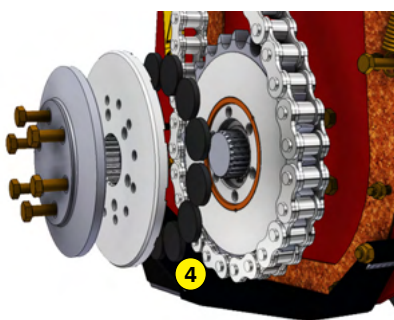

Machine	RX 200
Working width	2042 mm (80" 1/2)
Total width	2470 mm (97" 1/4)
Weight with mesh metal roller	1622 Kg (3575.8 lb)
Tractor : Required power	80 - 100 CV
Tractor : Max track width	2 meters (78" 3/4)
Working depth (max)	200 mm (8")
Rotor outer diameter	630 mm (24" 3/4)
Depth adjustment	Support on rear roller adjustable by screw jacks
Number of blades	60
Grid finger spacing	20 mm (4/5")
3 point hitch	Categorie 2
PTO speed	1000 tr/min
Tractor forward speed	0.8 to 1,5 Km/h (0.5 to 0.9 mph)
Transmission	Angle gearbox + Oil bath chain
Machine drive type	Single drive
Security	Oil bath torque limiter at the end of the rotor
Transport dimension w x L x H	2470 mm x 2120 mm x 1340 mm (97" 1/4 x 83" 1/2 x 52" 3/4)
Option	Stainless Steel Splice Dispenser Seeder : SMC 200