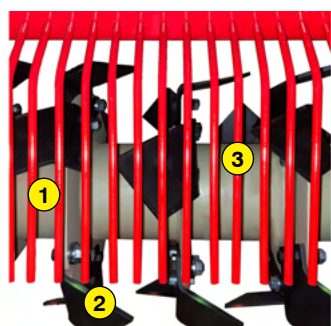

Quality of service

A large stock of spare parts is permanently maintained at our factory. Our partners have online tools and quick access to manufacturer information. Maintain the quality and performance of your Rotadairon® by using only original parts.

- 1 Oversized rotor
- 2 Anti-pad blades (Rotadairon® patent)
- 3 Selection grid fingers
- 4 Oil bath torque limiter at rotor end
- 5 Soil preparation principle
- 6 Working depth adjustment
- 7 Grader blade
- 8 Rear mesh roller side adjustment device by cylinder
- 9 Option : Stainless Steel Splice Dispenser Seeder

Machine	RX 200
Working width	2042 mm (80" 1/2)
Total width	2470 mm (97" 1/4)
Weight with mesh metal roller	1622 Kg (3575.8 lb)
Tractor : Required power	80 - 100 CV
Tractor : Max track width	2 meters (78" 3/4)
Working depth (max)	200 mm (8")
Rotor outer diameter	630 mm (24" 3/4)
Depth adjustment	Support on rear roller adjustable by screw jacks
Number of blades	60
Grid finger spacing	20 mm (4/5")
3 point hitch	Categorie 2
PTO speed	1000 tr/min
Tractor forward speed	0.8 to 1,5 Km/h (0.5 to 0.9 mph)
Transmission	Angle gearbox + Oil bath chain
Machine drive type	Single drive
Security	Oil bath torque limiter at the end of the rotor
Transport dimension w x L x H	2470 mm x 2120 mm x 1340 mm (97" 1/4 x 83" 1/2 x 52" 3/4)
Option	Stainless Steel Splice Dispenser Seeder : SMC 200

ROTADAIRON
Départementale 92 - Les Hunaudières
72230 Mulsanne - France
Mail : contacts@rotadairon.fr
Phone number : (33) 2 43 422 422

www.rotadairon.fr