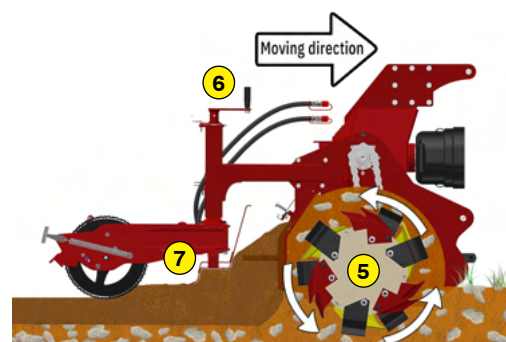

Quality of service

A large stock of spare parts is permanently maintained at our factory. Our partners have online tools and quick access to manufacturer information. Maintain the quality and performance of your Rotadairon® by using only original parts.

- 1 Oversized rotor
- 2 Anti-pad blades (Rotadairon® patent)
- 3 Selection grid fingers
- 4 Oil bath torque limiter at rotor end
- 5 Soil preparation principle
- 6 Working depth adjustment
- 7 Grader blade
- 8 Rear mesh roller side adjustment device by cylinder
- 9 Option : Stainless Steel Splice Dispenser Seeder

Machine	RX 200
Working width	2042 mm (80" 1/2)
Total width	2470 mm (97" 1/4)
Weight with mesh metal roller	1622 Kg (3575.8 lb)
Tractor : Required power	80 - 100 CV
Tractor : Max track width	2 meters (78" 3/4)
Working depth (max)	200 mm (8")
Rotor outer diameter	630 mm (24" 3/4)
Depth adjustment	Support on rear roller adjustable by screw jacks
Number of blades	60
Grid finger spacing	20 mm (4/5")
3 point hitch	Categorie 2
PTO speed	1000 tr/min
Tractor forward speed	0.8 to 1,5 Km/h (0.5 to 0.9 mph)
Transmission	Angle gearbox + Oil bath chain
Machine drive type	Single drive
Security	Oil bath torque limiter at the end of the rotor
Transport dimension w x L x H	2470 mm x 2120 mm x 1340 mm (97" 1/4 x 83" 1/2 x 52" 3/4)
Option	Stainless Steel Splice Dispenser Seeder : SMC 200

ROTADAIRON
Départementale 92 - Les Hunaudières
72230 Mulsanne - France
Mail : contacts@rotadairon.fr
Phone number : (33) 2 43 422 422

www.rotadairon.fr