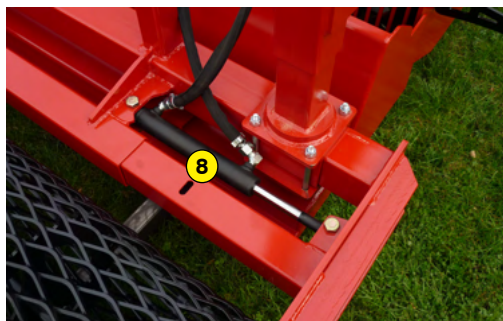

Quality of service

A large stock of spare parts is permanently maintained at our factory. Our partners have online tools and quick access to manufacturer information. Maintain the quality and performance of your Rotadairon® by using only original parts.

- 1 Oversized rotor
- 2 Anti-pad blades (Rotadairon® patent)
- 3 Selection grid fingers
- 4 Oil bath torque limiter at rotor end
- 5 Soil preparation principle
- 6 Working depth adjustment
- 7 Grader blade
- 8 Rear mesh roller side adjustment device by cylinder
- 9 Option : Stainless Steel Splice Dispenser Seeder

Machine	RX 200
Working width	2042 mm (80" 1/2)
Total width	2470 mm (97" 1/4)
Weight with mesh metal roller	1622 Kg (3575.8 lb)
Tractor : Required power	80 - 100 CV
Tractor : Max track width	2 meters (78" 3/4)
Working depth (max)	200 mm (8")
Rotor outer diameter	630 mm (24" 3/4)
Depth adjustment	Support on rear roller adjustable by screw jacks
Number of blades	60
Grid finger spacing	20 mm (4/5")
3 point hitch	Categorie 2
PTO speed	1000 tr/min
Tractor forward speed	0.8 to 1,5 Km/h (0.5 to 0.9 mph)
Transmission	Angle gearbox + Oil bath chain
Machine drive type	Single drive
Security	Oil bath torque limiter at the end of the rotor
Transport dimension w x L x H	2470 mm x 2120 mm x 1340 mm (97" 1/4 x 83" 1/2 x 52" 3/4)
Option	Stainless Steel Splice Dispenser Seeder : SMC 200

ROTADAIRON
Départementale 92 - Les Hunaudières
72230 Mulsanne - France
Mail : contacts@rotadairon.fr
Phone number : (33) 2 43 422 422

www.rotadairon.fr