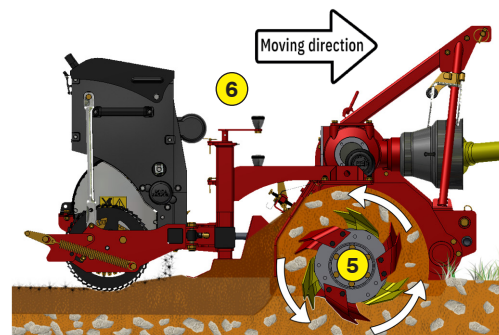

ROTADAIRON®

RD 1000

STONE BURIER FOR MICRO-TRACTOR

RAKING

SOIL
PREPARATION

SEEDING

OVERSEEDING

DETHATCHING -
SPIKING

MULCHING

MADE IN FRANCE

STONE BURIER FOR MICRO-TRACTOR

RD 100

Functions of the stone burier RD 100

This soil preparer and stone burier is designed for micro-tractors. It allows the building or renovation of green spaces by preparing the seed bed before seeding. The machine is multi-purpose, it allows tilling, burying (stones, rubbish, herbs, etc.), levelling, mixing and rolling the surface. The use is done live or on a ground previously decompacted in depth and cleared of large stones.

- 1 Oversized rotor
- 2 Anti-pad blades (Rotadairon® patent)
- 3 Selection grid fingers
- 4 Oil bath torque limiter at rotor end
- 5 Soil preparation principle
- 6 Working depth adjustment
- 7 Grader blade
- 8 Option : Rear mesh roller side adjustment device by cylinder
- 9 Option : Stainless Steel Splice Dispenser Seeder

Machine	RD 100
Working width	1100 mm (43" 1/4)
Total width	1610 mm (63" 1/2)
Weight with mesh metal roller	405 Kg (892.8 lb)
Tractor : Required power	22 - 35 CV
Tractor : Max track width	1,34 meters (52" 3/4)
Working depth (max)	140 mm (5" 1/2)
Rotor outer diameter	400 mm (15" 3/4)
Depth adjustment	Support on rear roller adjustable by screw jacks
Number of blades	36
Grid finger spacing	20 mm (4/5")
3 point hitch	Categories 1 & 2
PTO speed	540 tr/min
Tractor forward speed	0.8 to 1,5 Km/h (0.5 to 0.9 mph)
Transmission	Angle gearbox + Oil bath chain
Security	Oil bath torque limiter at the end of the rotor
Transport dimension w x L x H	1520 mm x 1570 mm x 995 mm (59" 3/4 x 61" 3/4 x 39" 1/4)
Options	- Rear mesh roller side adjustment device by cylinder - Stainless Steel Splice Dispenser Seeder : SMC 100 - Gravity grass seeder : SG 100 - Spiral roller