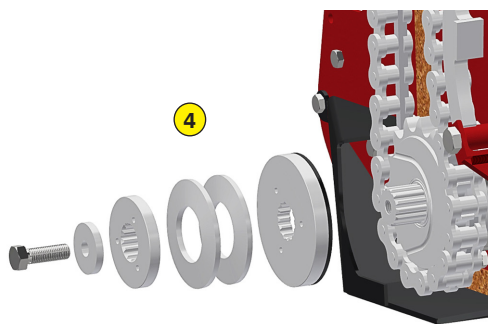

MULCHING

MADE IN FRANCE

STONE BURIER FOR MICRO-TRACTOR

RD 100

Functions of the stone burier RD 100

This soil preparer and stone burier is designed for micro-tractors. It allows the building or renovation of green spaces by preparing the seed bed before seeding. The machine is multi-purpose, it allows tilling, burying (stones, rubbish, herbs, etc.), levelling, mixing and rolling the surface. The use is done live or on a ground previously decompacted in depth and cleared of large stones.

- 1 Oversized rotor
- 2 Anti-pad blades (Rotadairon® patent)
- 3 Selection grid fingers
- 4 Oil bath torque limiter at rotor end
- 5 Soil preparation principle
- 6 Working depth adjustment
- 7 Grader blade
- 8 Option : Rear mesh roller side adjustment device by cylinder
- 9 Option : Stainless Steel Splice Dispenser Seeder

Machine	RD 100
Working width	1100 mm (43" 1/4)
Total width	1610 mm (63" 1/2)
Weight with mesh metal roller	405 Kg (892.8 lb)
Tractor : Required power	22 - 35 CV
Tractor : Max track width	1,34 meters (52" 3/4)
Working depth (max)	140 mm (5" 1/2)
Rotor outer diameter	400 mm (15" 3/4)
Depth adjustment	Support on rear roller adjustable by screw jacks
Number of blades	36
Grid finger spacing	20 mm (4/5")
3 point hitch	Categories 1 & 2
PTO speed	540 tr/min
Tractor forward speed	0.8 to 1,5 Km/h (0.5 to 0.9 mph)
Transmission	Angle gearbox + Oil bath chain
Security	Oil bath torque limiter at the end of the rotor
Transport dimension w x L x H	1520 mm x 1570 mm x 995 mm (59" 3/4 x 61" 3/4 x 39" 1/4)
Options	- Rear mesh roller side adjustment device by cylinder - Stainless Steel Splice Dispenser Seeder : SMC 100 - Gravity grass seeder : SG 100 - Spiral roller