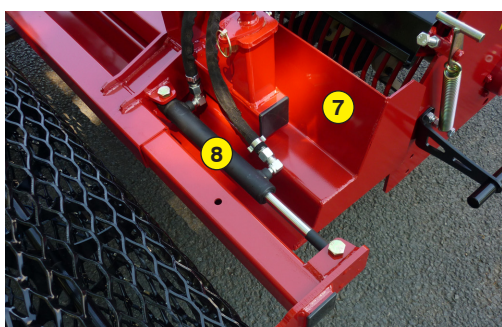

Machine	RD 100
Working width	1100 mm (43" 1/4)
Total width	1610 mm (63" 1/2)
Weight with mesh metal roller	405 Kg (892.8 lb)
Tractor : Required power	22 - 35 CV
Tractor : Max track width	1,34 meters (52" 3/4)
Working depth (max)	140 mm (5" 1/2)
Rotor outer diameter	400 mm (15" 3/4)
Depth adjustment	Support on rear roller adjustable by screw jacks
Number of blades	36
Grid finger spacing	20 mm (4/5")
3 point hitch	Categories 1 & 2
PTO speed	540 tr/min
Tractor forward speed	0.8 to 1,5 Km/h (0.5 to 0.9 mph)
Transmission	Angle gearbox + Oil bath chain
Security	Oil bath torque limiter at the end of the rotor
Transport dimension w x L x H	1520 mm x 1570 mm x 995 mm (59" 3/4 x 61" 3/4 x 39" 1/4)
Options	- Rear mesh roller side adjustment device by cylinder - Stainless Steel Splice Dispenser Seeder : SMC 100 - Gravity grass seeder : SG 100 - Spiral roller