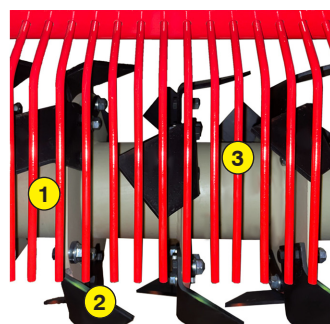

MULCHING

MADE IN FRANCE

STONE BURIER FOR MICRO-TRACTOR

RD 100

Functions of the stone burier RD 100

This soil preparer and stone burier is designed for micro-tractors. It allows the building or renovation of green spaces by preparing the seed bed before seeding. The machine is multi-purpose, it allows tilling, burying (stones, rubbish, herbs, etc.), levelling, mixing and rolling the surface. The use is done live or on a ground previously decompacted in depth and cleared of large stones.

- 1 Oversized rotor
- 2 Anti-pad blades (Rotadairon® patent)
- 3 Selection grid fingers
- 4 Oil bath torque limiter at rotor end
- 5 Soil preparation principle
- 6 Working depth adjustment
- 7 Grader blade
- 8 Option : Rear mesh roller side adjustment device by cylinder
- 9 Option : Stainless Steel Splice Dispenser Seeder

Machine	RD 100
Working width	1100 mm (43" 1/4)
Total width	1610 mm (63" 1/2)
Weight with mesh metal roller	405 Kg (892.8 lb)
Tractor : Required power	22 - 35 CV
Tractor : Max track width	1,34 meters (52" 3/4)
Working depth (max)	140 mm (5" 1/2)
Rotor outer diameter	400 mm (15" 3/4)
Depth adjustment	Support on rear roller adjustable by screw jacks
Number of blades	36
Grid finger spacing	20 mm (4/5")
3 point hitch	Categories 1 & 2
PTO speed	540 tr/min
Tractor forward speed	0.8 to 1,5 Km/h (0.5 to 0.9 mph)
Transmission	Angle gearbox + Oil bath chain
Security	Oil bath torque limiter at the end of the rotor
Transport dimension w x L x H	1520 mm x 1570 mm x 995 mm (59" 3/4 x 61" 3/4 x 39" 1/4)
Options	- Rear mesh roller side adjustment device by cylinder - Stainless Steel Splice Dispenser Seeder : SMC 100 - Gravity grass seeder : SG 100 - Spiral roller